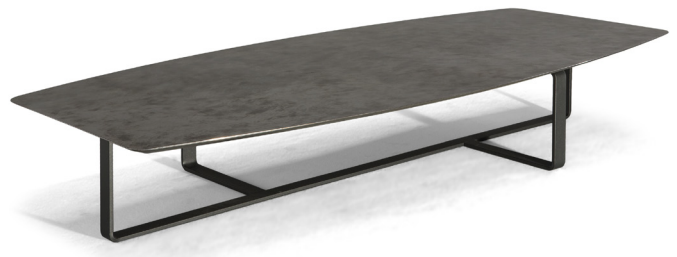

■ T134MX3

■ T134XX3

■ T134MM5

■ T134M05

■ T13401X

■ T13403X

SCHEMATICS

square Central

90cm x 90cm H 38cm
35,43" x 35,43" H 14,96"

Rectangular Central

70cm x 148cm H 25cm
27,56" x 58,27" H 9,84"

73cm x 118cm H 39cm
28,74" x 46,46" H 15,35"

Rectangular ACCENT

46cm x 56cm H 50cm
18,11" x 22,05" H 19,69"

FINISHINGS

Frame finishing

ANTHRACITE

Top finishing

SMOKED OAK

NICKEL SILVER

GLAZED COFFEE

GLOSSY CALACATTA GOLD