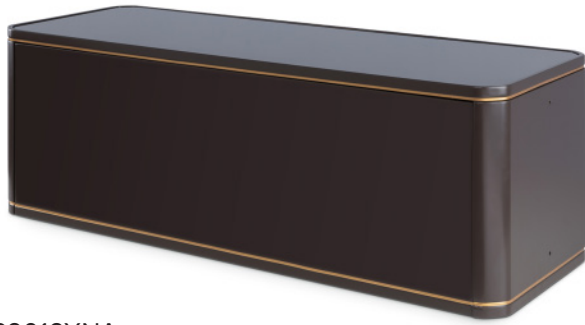

Clothes hanger bar made in aluminium painted in chocolate colour with scratch-resistant brass metal insert.

■ H189005XNA
Clothes Hanger Bar L 63 cm

■ H189006XNA
Clothes Hanger Bar L 93 cm

■ H189011XNA
Storage Box with Tilt Down Door L90 cm

Storage Box with Tilt Down Door made of lacquered wood matt chocolate with satin gold metal insert.
Top in chocolate glass. Door with matching painted metal frame and front covered in Natural Vienna Straw.
Chocolate Aluminum Hooks are provided.

■ H189010XNA
Storage Box with Tilt Down Door L60 cm

■ H189012XNA
Storage Drawer L60 cm

Storage Drawer with wooden structure in matt lacquered chocolate with satin gold metal insert.
Drawer top in chocolate glass. Front panel with matching painted metal frame covered in Natural Vienna Straw.
Containers Hooks are provided made in chocolate aluminum.
Full-extension Push Pull opening system.

■ H189016XNA
Storage Box with Tilt Down Door L90 cm

Storage Box with Tilt Down Door made of lacquered wood matt chocolate with satin gold metal insert. Top in chocolate glass. Door with matching painted metal frame. Chocolate Aluminum Hooks are provided.