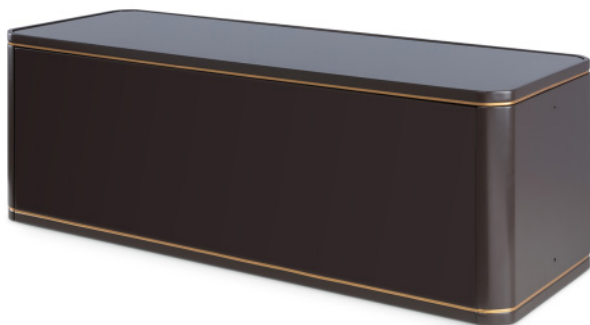

Storage Box with Tilt Down Door made of lacquered wood matt chocolate with satin gold metal insert.  
Top in chocolate glass. Door with matching painted metal frame and front covered in Natural Vienna Straw.  
Chocolate Aluminum Hooks are provided.

■ H189010XNA  
Storage Box with Tilt Down Door L60 cm

■ H189012XNA  
Storage Drawer L60 cm

Storage Drawer with wooden structure in matt lacquered chocolate with satin gold metal insert.  
Drawer top in chocolate glass. Front panel with matching painted metal frame covered in Natural Vienna Straw.  
Containers Hooks are provided made in chocolate aluminum.  
Full-extension Push Pull opening system.

■ H189016XNA  
Storage Box with Tilt Down Door L90 cm

Storage Box with Tilt Down Door made of lacquered wood matt chocolate with satin gold metal insert. Top in chocolate glass. Door with matching painted metal frame. Chocolate Aluminum Hooks are provided.

■ H189015XNA  
Storage Box with Tilt Down Door L60 cm

■ H189018XNA Storage Drawer L90 cm

Storage Drawer with wooden structure in matt lacquered chocolate with satin gold metal insert. Drawer top in chocolate glass.. Containers Hooks are provided made in chocolate aluminum. Full-extension Push Pull opening system.