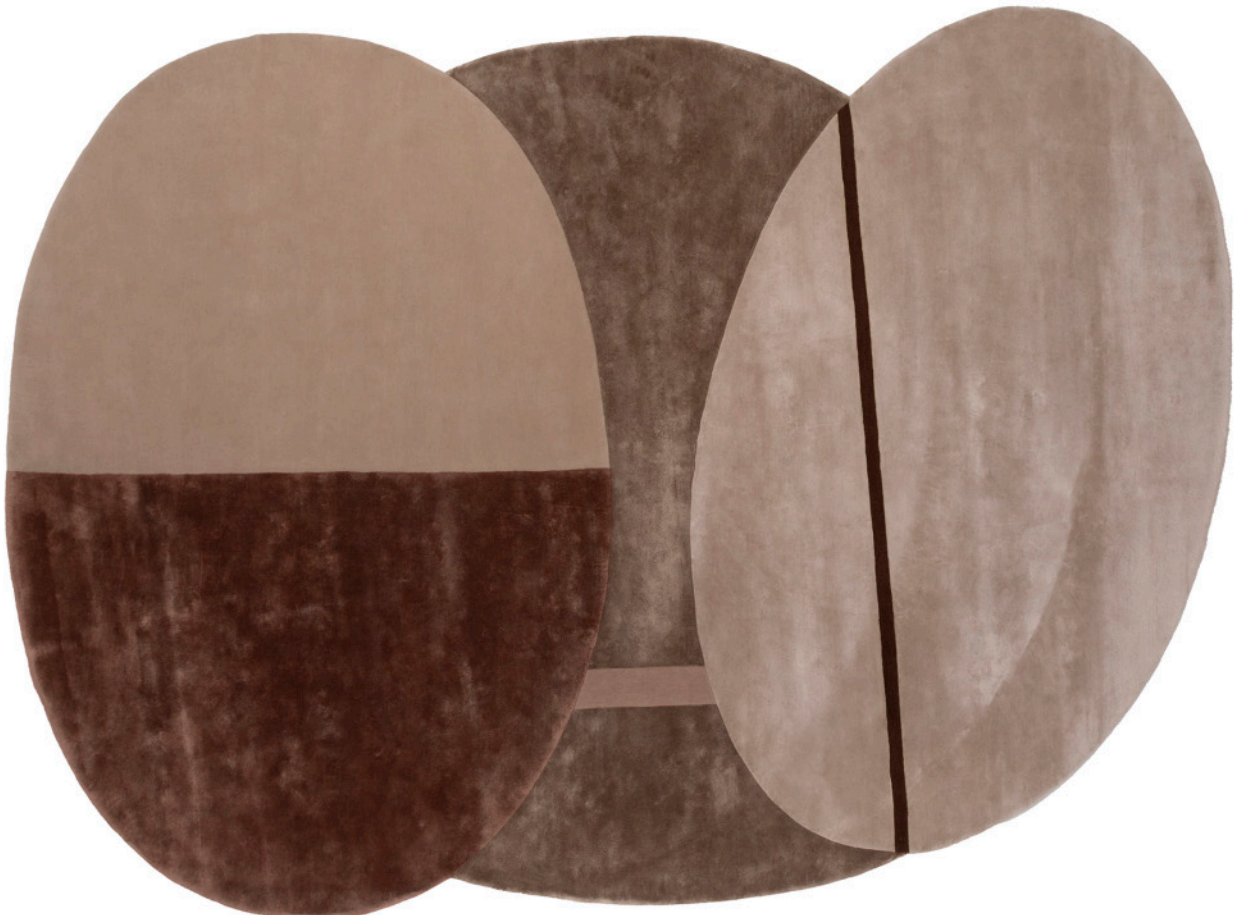

DRAFT IMAGES

■ V854002XNA

■ V854001XNA

ALL PICTURES SHOWN ARE FOR ILLUSTRATIVE PURPOSE ONLY. ACTUAL PRODUCT MAY VARY DUE TO PRODUCT ENHANCEMENT.

■ V854005XNA

■ V854006XNA

SCHEMATICS

RECTANGULAR

200cm x 300cm  
78,74" x 118,11"

300cm x 400cm  
118,11" x 157,48"

200cm x 300cm H 2cm  
78,74" x 118,11" H 0,79"

300cm x 200cm H 2cm  
118,11" x 78,74" H 0,79"

300cm x 400cm H 2cm  
118,11" x 157,48" H 0,79"

400cm x 300cm H 2cm  
157,48" x 118,11" H 0,79"

FINISHINGS

Color

BEIGE

BLUE

MOCHA MOUSSE

Color 2

WALNUT