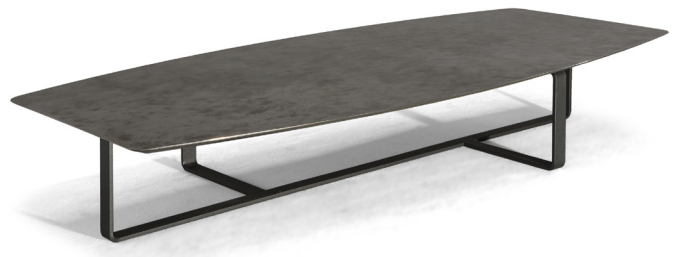

■ T134MX3

■ T134XX3

■ T134MM5

■ T134M05

■ T13401X

■ T13403X

SCHEMATICS

square Central

90cm x 90cm H 38cm
35,43" x 35,43" H 14,96"

Rectangular Central

70cm x 148cm H 25cm
27,56" x 58,27" H 9,84"

73cm x 118cm H 39cm
28,74" x 46,46" H 15,35"

FINISHINGS

Frame finishing

ANTHRACITE

Top finishing