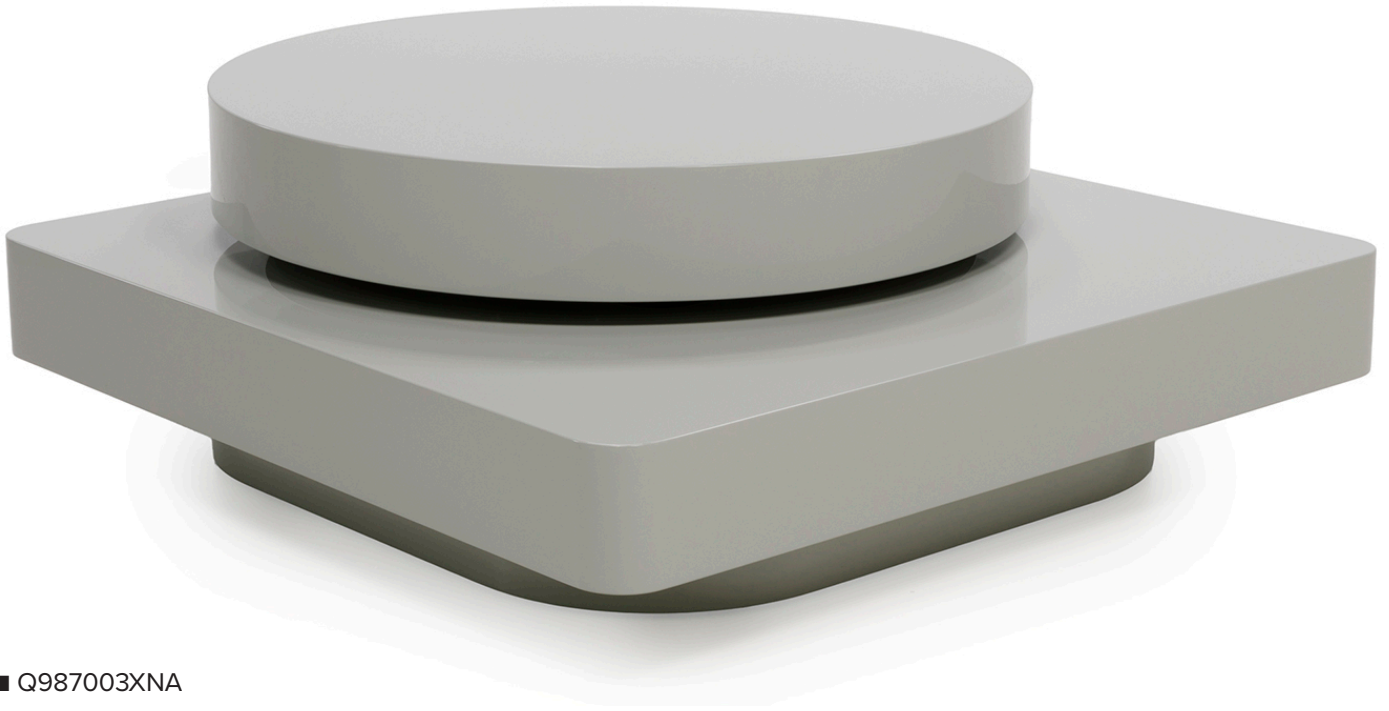

■ Q987001XNA

■ Q987001XNA

ALL PICTURES SHOWN ARE FOR ILLUSTRATIVE PURPOSE ONLY. ACTUAL PRODUCT MAY VARY DUE TO PRODUCT ENHANCEMENT.

■ Q987002XNA

■ Q987002XNA

ALL PICTURES SHOWN ARE FOR ILLUSTRATIVE PURPOSE ONLY. ACTUAL PRODUCT MAY VARY DUE TO PRODUCT ENHANCEMENT.

■ Q987004XNA

■ Q987004XNA

■ Q987005XNA

■ Q987005XNA

SCHEMATICS

square CENTRAL WITH CASTORS

97cm x 97cm H 34cm
38,19" x 38,19" H 13,39"

97cm x 97cm H 36cm
38,19" x 38,19" H 14,17"

square WITH MECHANISM

97cm x 97cm H 36cm
38,19" x 38,19" H 14,17"

ROUND FIXED

160cm x 160cm H 74cm
62,99" x 62,99" H 29,13"

180cm x 180cm H 74cm
70,87" x 70,87" H 29,13"

ROUND REMOVABLE ROTATING TRAY

80cm x 80cm H 4cm
31,5" x 31,5" H 1,57"

100cm x 100cm H 4cm
39,37" x 39,37" H 1,57"

FINISHINGS

Frame finishing

WHITE CHALK

ASH GREY

WALNUT

SMOKED OAK

GLOSS DESERT