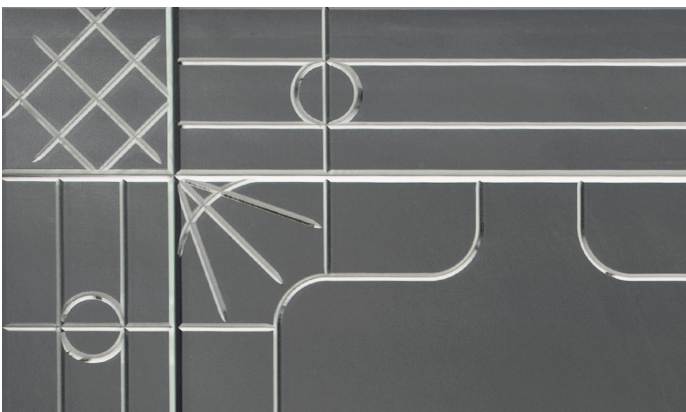

■ Y71101X

■ Y71102X

■ Detail

■ Detail

FICHES TECHNIQUES

Miroir

88cm x 1cm H 88cm
34,65" x 0,39" H 34,65"

88cm x 3cm H 208cm
34,65" x 1,18" H 81,89"

FINISHINGS

Finition

MIROIR FUME'