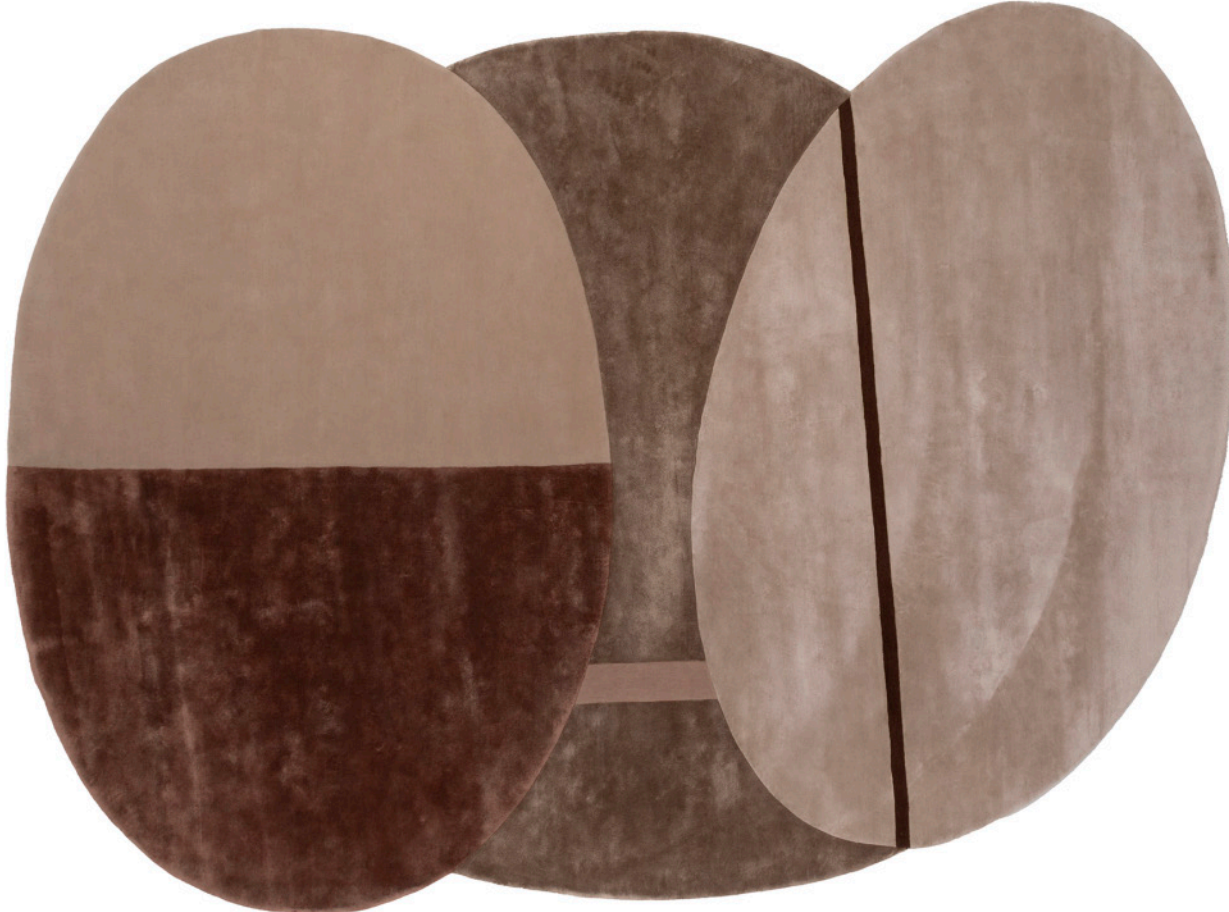

DRAFT IMAGES

■ V854002XNA

■ V854001XNA

ALL PICTURES SHOWN ARE FOR ILLUSTRATIVE PURPOSE ONLY. ACTUAL PRODUCT MAY VARY DUE TO PRODUCT ENHANCEMENT.

■ V854005XNA

■ V854006XNA

ALL PICTURES SHOWN ARE FOR ILLUSTRATIVE PURPOSE ONLY. ACTUAL PRODUCT MAY VARY DUE TO PRODUCT ENHANCEMENT.

FICHES TECHNIQUES

RECTANGULAIRE

200cm x 300cm
78,74" x 118,11"

300cm x 400cm
118,11" x 157,48"

200cm x 300cm H 2cm
78,74" x 118,11" H 0,79"

300cm x 200cm H 2cm
118,11" x 78,74" H 0,79"

300cm x 400cm H 2cm
118,11" x 157,48" H 0,79"

400cm x 300cm H 2cm
157,48" x 118,11" H 0,79"

FINISHINGS

Couleur

BEIGE

BLEU

MOCHA MOUSSE

Couleur 2

WALNUT