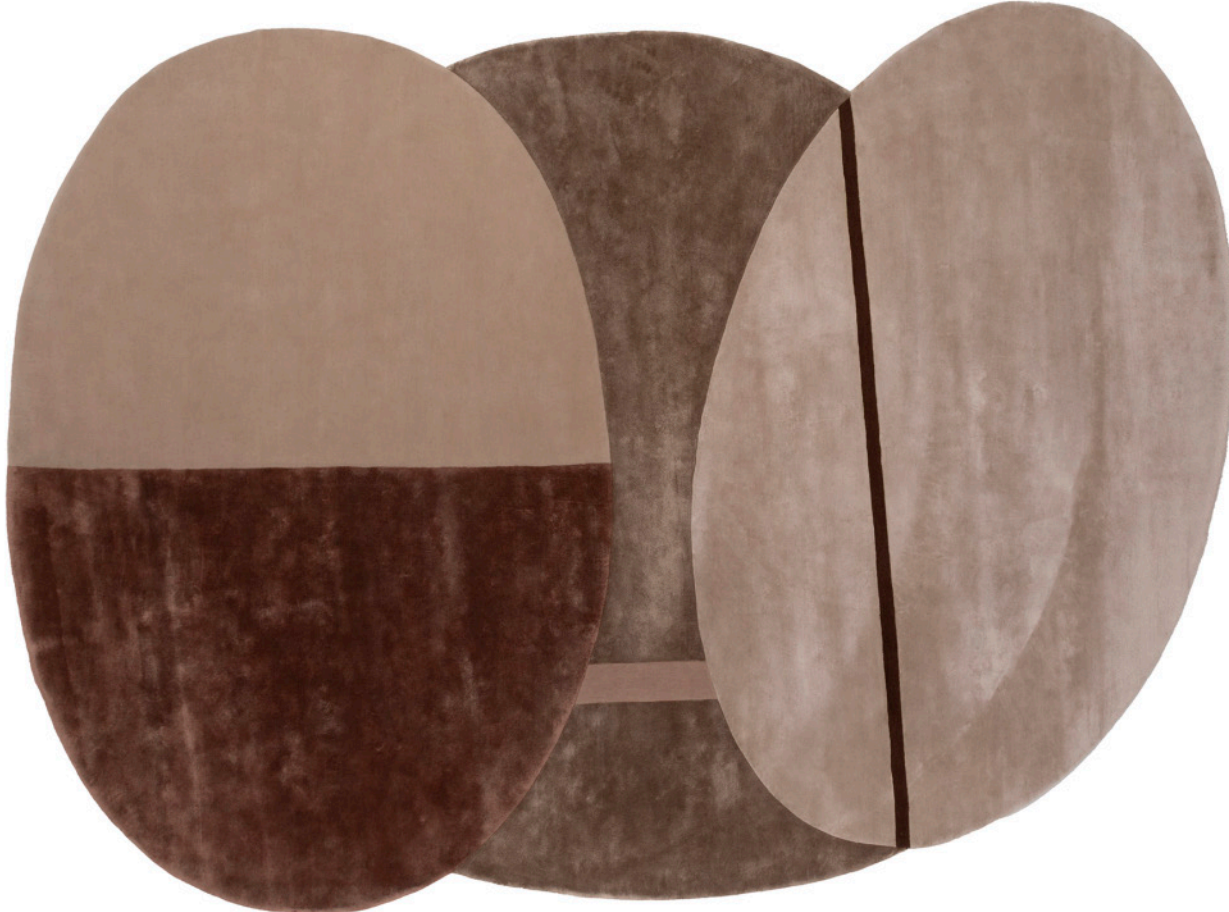

DRAFT IMAGES

■ V854002XNA

■ V854001XNA

ALL PICTURES SHOWN ARE FOR ILLUSTRATIVE PURPOSE ONLY. ACTUAL PRODUCT MAY VARY DUE TO PRODUCT ENHANCEMENT.

■ V854005XNA

■ V854006XNA

ALL PICTURES SHOWN ARE FOR ILLUSTRATIVE PURPOSE ONLY. ACTUAL PRODUCT MAY VARY DUE TO PRODUCT ENHANCEMENT.

SCHEMATICS

RECTANGULAR

200cm x 300cm
78,74" x 118,11"

300cm x 400cm
118,11" x 157,48"

200cm x 300cm H 2cm
78,74" x 118,11" H 0,79"

300cm x 200cm H 2cm
118,11" x 78,74" H 0,79"

300cm x 400cm H 2cm
118,11" x 157,48" H 0,79"

400cm x 300cm H 2cm
157,48" x 118,11" H 0,79"

FINISHINGS

Color

BEIGE

BLUE

MOCHA MOUSSE

Color 2

WALNUT