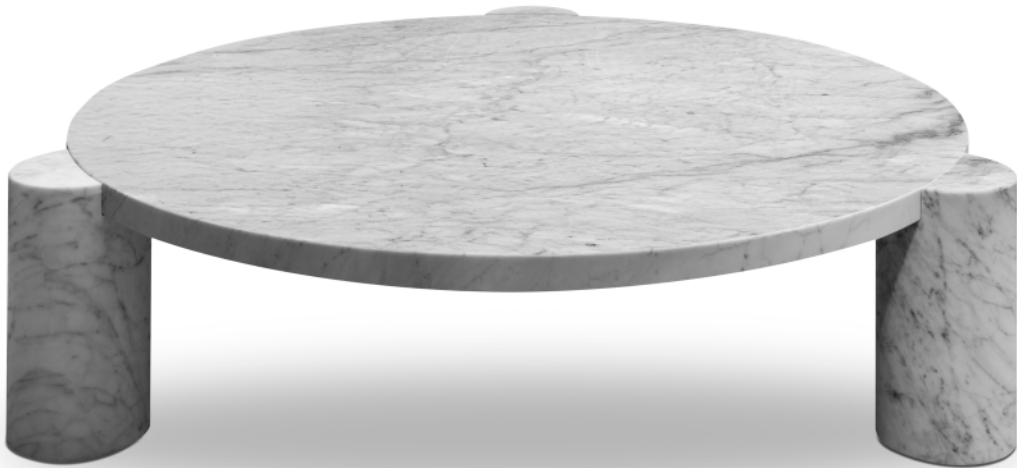

■ Q123018XNA

ALL PICTURES SHOWN ARE FOR ILLUSTRATIVE PURPOSE ONLY. ACTUAL PRODUCT MAY VARY DUE TO PRODUCT ENHANCEMENT.

SCHEMATICS

Rectangular Central

100cm x 155cm H 34cm
39,37" x 61,02" H 13,39"

Round ANGULAR

66cm x 66cm H 45cm
25,98" x 25,98" H 17,72"

Round Central

100cm x 100cm H 34cm
39,37" x 39,37" H 13,39"

Round Accent

66cm x 66cm H 34cm
25,98" x 25,98" H 13,39"

FINISHINGS

Frame finishing

WALNUT