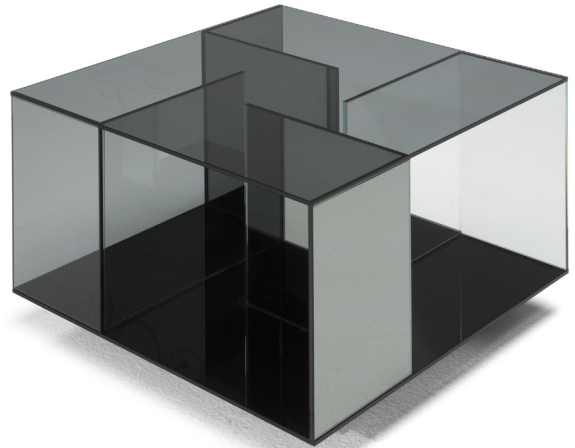

■ T140VX1

■ T140V01

■ T140VM4

■ T140V04

■ T140VX3

■ T140V03

## SCHEMATICS

---

### square Central

100cm x 100cm H 34cm  
39,37" x 39,37" H 13,39"

### Rectangular Central

85cm x 125cm H 34cm  
33,46" x 49,21" H 13,39"