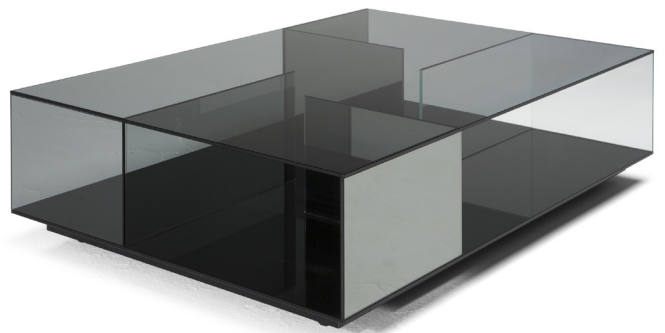

■ T140VX1

■ T140V01

■ T140VM4

■ T140V04

■ T140VX3

■ T140V03

## SCHEMATICS

---

### square Central

100cm x 100cm H 34cm  
39,37" x 39,37" H 13,39"

### Rectangular Central

85cm x 125cm H 34cm  
33,46" x 49,21" H 13,39"