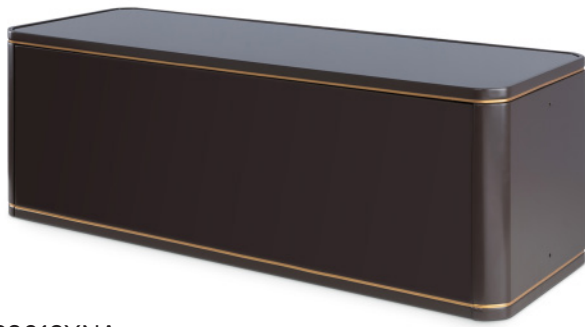

Clothes hanger bar made in aluminium painted in chocolate colour with scratch-resistant brass metal insert.

- H189005XNA  
Clothes Hanger Bar L 63 cm

- H189006XNA  
Clothes Hanger Bar L 93 cm

■ H189011XNA  
Storage Box with Tilt Down Door L90 cm

Storage Box with Tilt Down Door made of lacquered wood matt chocolate with satin gold metal insert.  
Top in chocolate glass. Door with matching painted metal frame and front covered in Natural Vienna Straw.  
Chocolate Aluminum Hooks are provided.

■ H189010XNA  
Storage Box with Tilt Down Door L60 cm

■ H189012XNA  
Storage Drawer L60 cm

Storage Drawer with wooden structure in matt lacquered chocolate with satin gold metal insert.  
Drawer top in chocolate glass. Front panel with matching painted metal frame covered in Natural Vienna Straw.  
Containers Hooks are provided made in chocolate aluminum.  
Full-extension Push Pull opening system.

■ H189016XNA  
Storage Box with Tilt Down Door L90 cm

Storage Box with Tilt Down Door made of lacquered wood matt chocolate with satin gold metal insert. Top in chocolate glass. Door with matching painted metal frame. Chocolate Aluminum Hooks are provided.