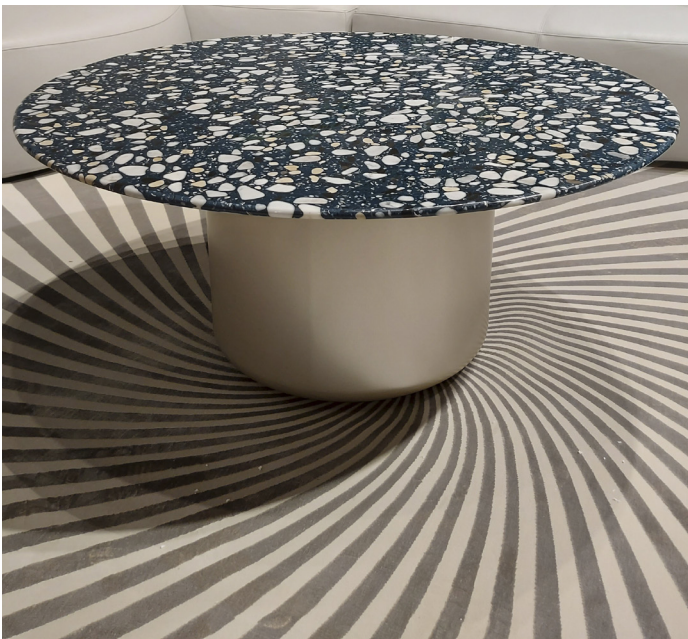

■ V855001XNA

■ V855002XNA

■ V855001XNA + T845004XNA detail

ALL PICTURES SHOWN ARE FOR ILLUSTRATIVE PURPOSE ONLY. ACTUAL PRODUCT MAY VARY DUE TO PRODUCT ENHANCEMENT.

### REDONDO

250cm x 250cm  
98,43" x 98,43"

350cm x 350cm H 2cm  
137,8" x 137,8" H 0,79"

### Color

ORO

PLATINO

ORO

PLATINO