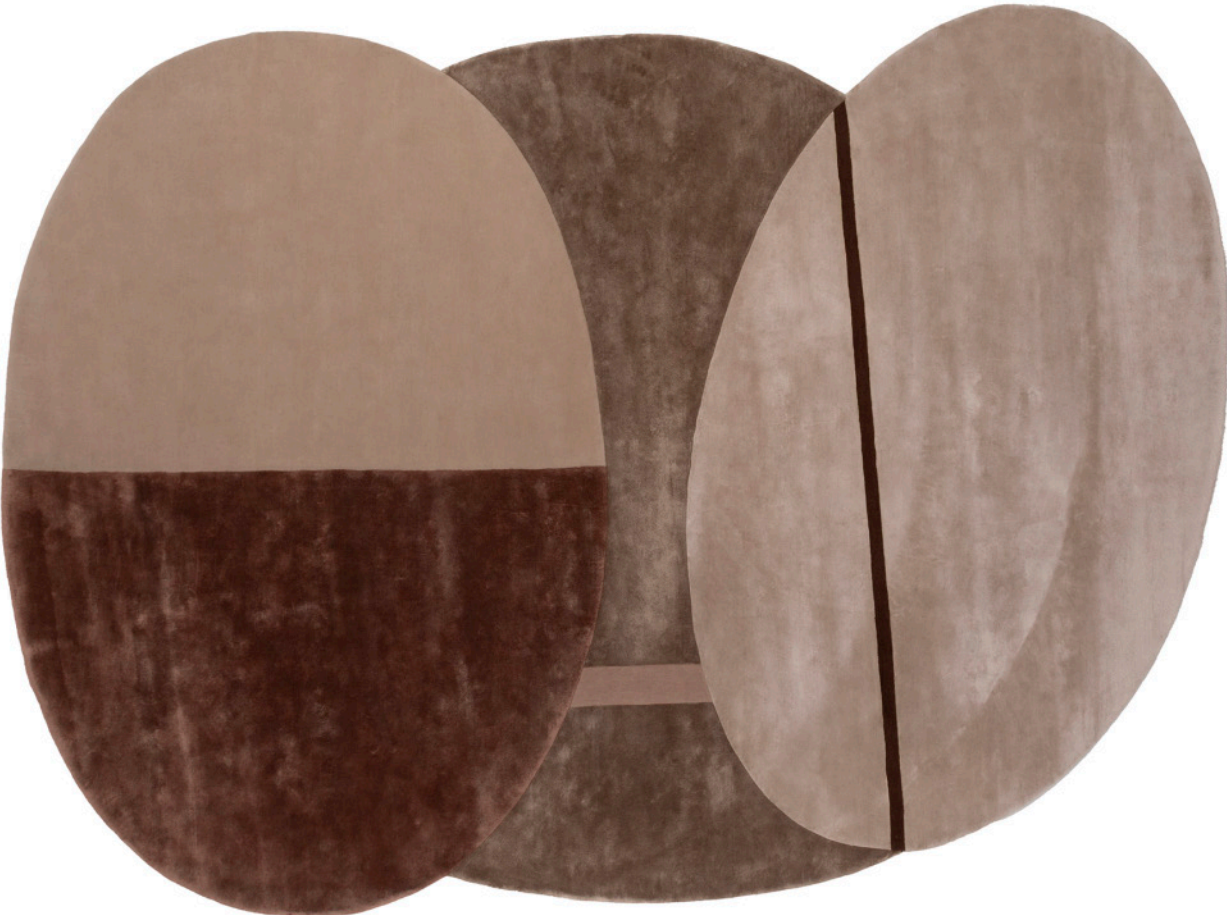

DRAFT IMAGES

■ V854002XNA

■ V854001XNA

ALL PICTURES SHOWN ARE FOR ILLUSTRATIVE PURPOSE ONLY. ACTUAL PRODUCT MAY VARY DUE TO PRODUCT ENHANCEMENT.

■ V854005XNA

■ V854006XNA

ALL PICTURES SHOWN ARE FOR ILLUSTRATIVE PURPOSE ONLY. ACTUAL PRODUCT MAY VARY DUE TO PRODUCT ENHANCEMENT.

ESQUEMAS

RECTANGULAR

200cm x 300cm
78,74" x 118,11"

300cm x 400cm
118,11" x 157,48"

200cm x 300cm H 2cm
78,74" x 118,11" H 0,79"

300cm x 200cm H 2cm
118,11" x 78,74" H 0,79"

300cm x 400cm H 2cm
118,11" x 157,48" H 0,79"

400cm x 300cm H 2cm
157,48" x 118,11" H 0,79"

FINISHINGS

Color

BEIGE

AZUL

MOCHA MOUSSE

Color 2

WALNUT