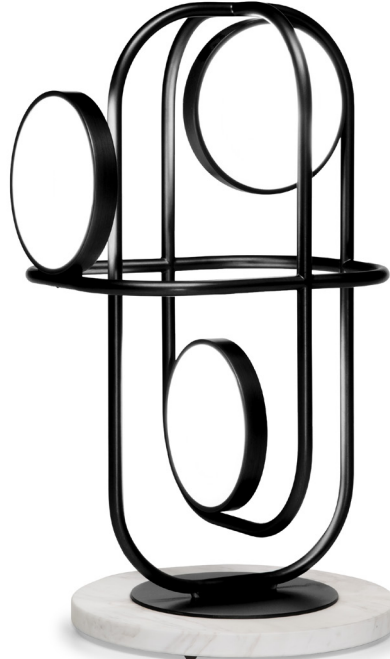

■ L506030

■ L506020

■ L506040

■ L506010

ALL PICTURES SHOWN ARE FOR ILLUSTRATIVE PURPOSE ONLY. ACTUAL PRODUCT MAY VARY DUE TO PRODUCT ENHANCEMENT.

### Para mesa

27cm x 31cm H 52cm  
10,63" x 12,2" H 20,47"

### Pendant

50cm x 55cm H 55cm  
19,69" x 21,65" H 21,65"

### Acabado estructura

LATÓN

Black gloss chrome