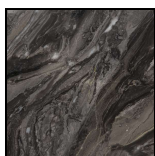

Round Accent

55cm x 55cm H 56cm  
21,65" x 21,65" H 22,05"

FINISHINGS

Acabado estructura

Smoked Oak/Brass

Walnut/Brass

Acabdo top

NOGAL

ROBLE AHUMADO

OPACO CEMENTO

MARMO OROBICO

Matt White Chalk

Volakas

Smoked Oak Termocotto