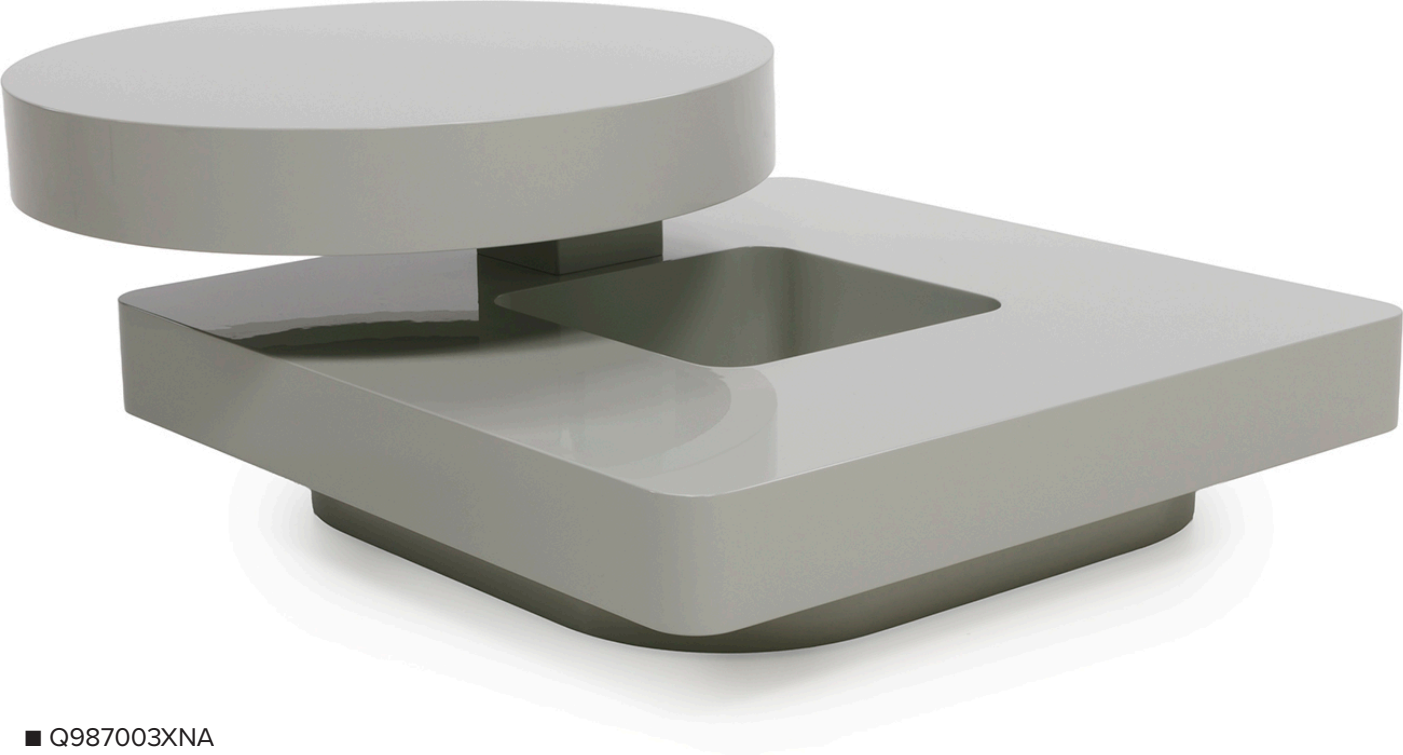

■ Q987001XNA

■ Q987001XNA

ALL PICTURES SHOWN ARE FOR ILLUSTRATIVE PURPOSE ONLY. ACTUAL PRODUCT MAY VARY DUE TO PRODUCT ENHANCEMENT.

■ Q987002XNA

■ Q987002XNA

■ Q987003XNA

■ Q987003XNA

ALL PICTURES SHOWN ARE FOR ILLUSTRATIVE PURPOSE ONLY. ACTUAL PRODUCT MAY VARY DUE TO PRODUCT ENHANCEMENT.

■ Q987009XNA

■ Q987009XNA

Q987010XNA

■ Q987010XNA

ALL PICTURES SHOWN ARE FOR ILLUSTRATIVE PURPOSE ONLY. ACTUAL PRODUCT MAY VARY DUE TO PRODUCT ENHANCEMENT.

■ Q987011XNA

■ Q987011XNA

■ Q987004XNA

SCHEMATICS

square CENTRAL WITH CASTORS

97cm x 97cm H 34cm
38,19" x 38,19" H 13,39"

97cm x 97cm H 36cm
38,19" x 38,19" H 14,17"

square WITH MECHANISM

97cm x 97cm H 36cm
38,19" x 38,19" H 14,17"

ROUND FIXED

160cm x 160cm H 74cm
62,99" x 62,99" H 29,13"