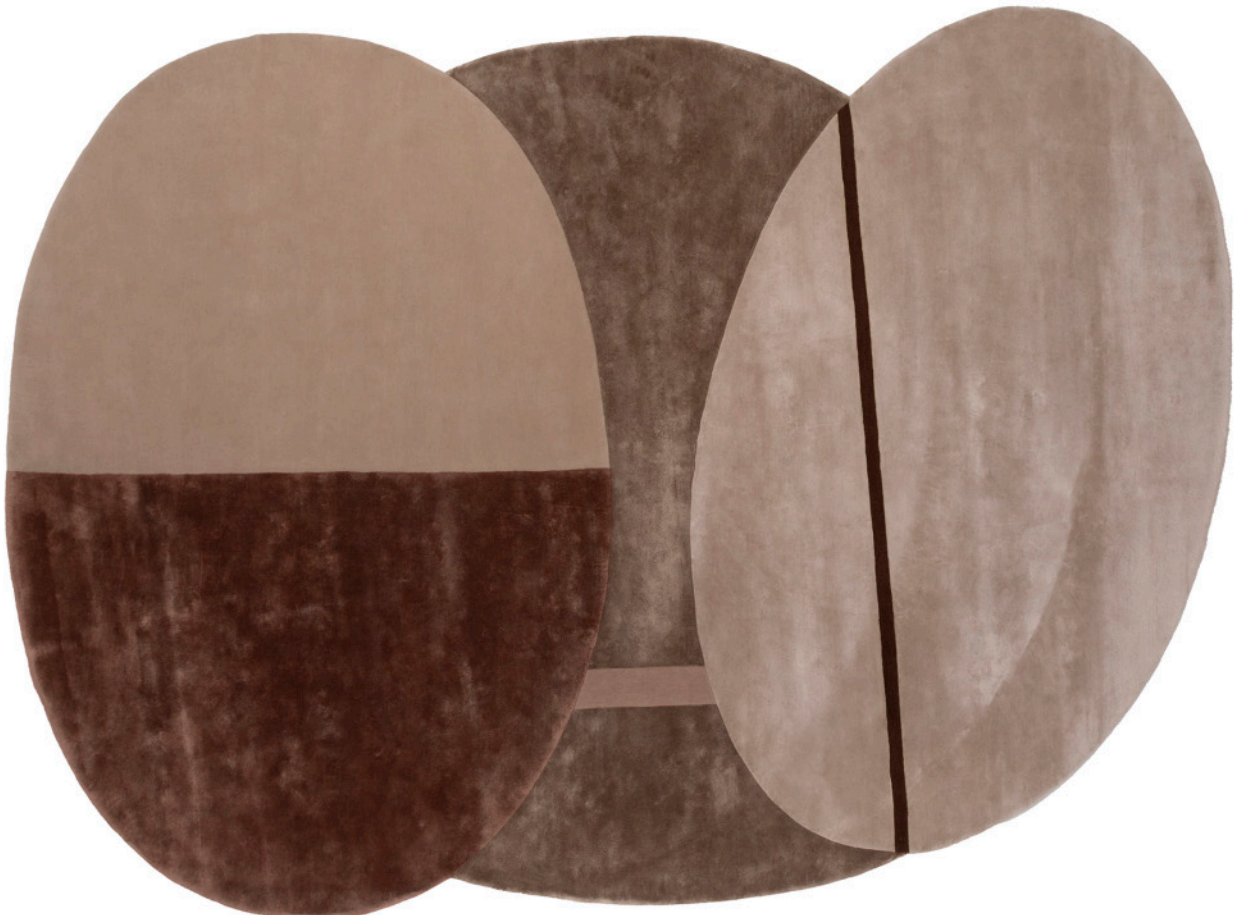

DRAFT IMAGES

■ V854002XNA

■ V854001XNA

ALL PICTURES SHOWN ARE FOR ILLUSTRATIVE PURPOSE ONLY. ACTUAL PRODUCT MAY VARY DUE TO PRODUCT ENHANCEMENT.

■ V854005XNA

■ V854006XNA

FICHES TECHNIQUES

RECTANGULAIRE

200cm x 300cm  
78,74" x 118,11"

300cm x 400cm  
118,11" x 157,48"

200cm x 300cm H 2cm  
78,74" x 118,11" H 0,79"

300cm x 200cm H 2cm  
118,11" x 78,74" H 0,79"

300cm x 400cm H 2cm  
118,11" x 157,48" H 0,79"

400cm x 300cm H 2cm  
157,48" x 118,11" H 0,79"

FINISHINGS

Couleur

BEIGE

BLEU

MOCHA MOUSSE

Couleur 2

WALNUT