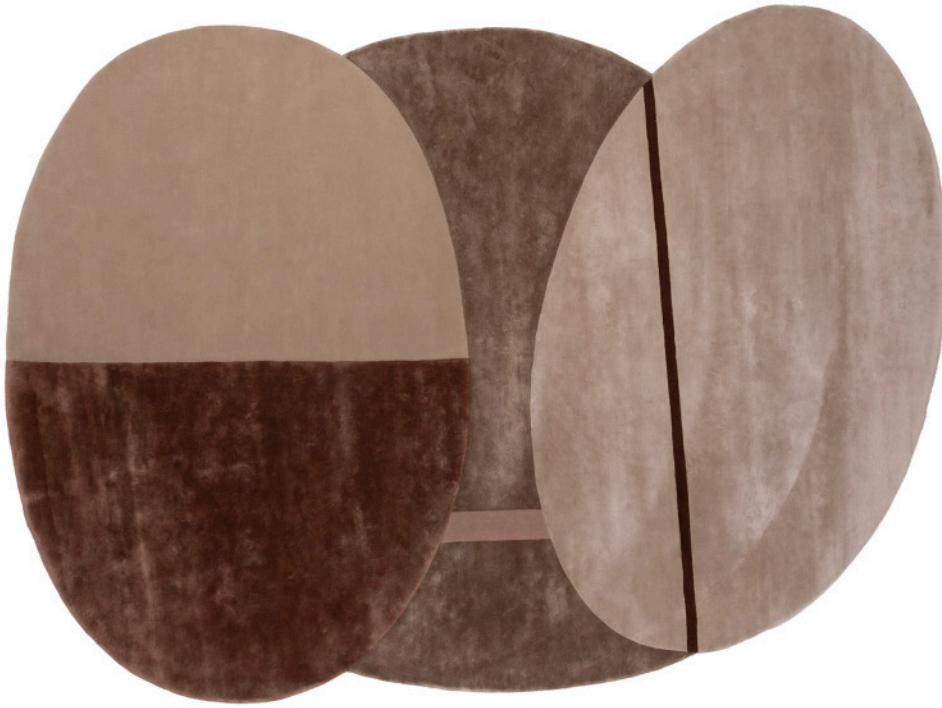

DRAFT IMAGES

■ V854002XNA

■ V854001XNA

ALL PICTURES SHOWN ARE FOR ILLUSTRATIVE PURPOSE ONLY. ACTUAL PRODUCT MAY VARY DUE TO PRODUCT ENHANCEMENT.

■ V854005XNA

■ V854006XNA

FICHES TECHNIQUES

RECTANGULAIRE

200cm x 300cm  
78,74" x 118,11"

300cm x 400cm  
118,11" x 157,48"

200cm x 300cm H 2cm  
78,74" x 118,11" H 0,79"

300cm x 200cm H 2cm  
118,11" x 78,74" H 0,79"

300cm x 400cm H 2cm  
118,11" x 157,48" H 0,79"

400cm x 300cm H 2cm  
157,48" x 118,11" H 0,79"

FINISHINGS

Couleur

BEIGE

BLEU

MOCHA MOUSSE

Couleur 2

WALNUT