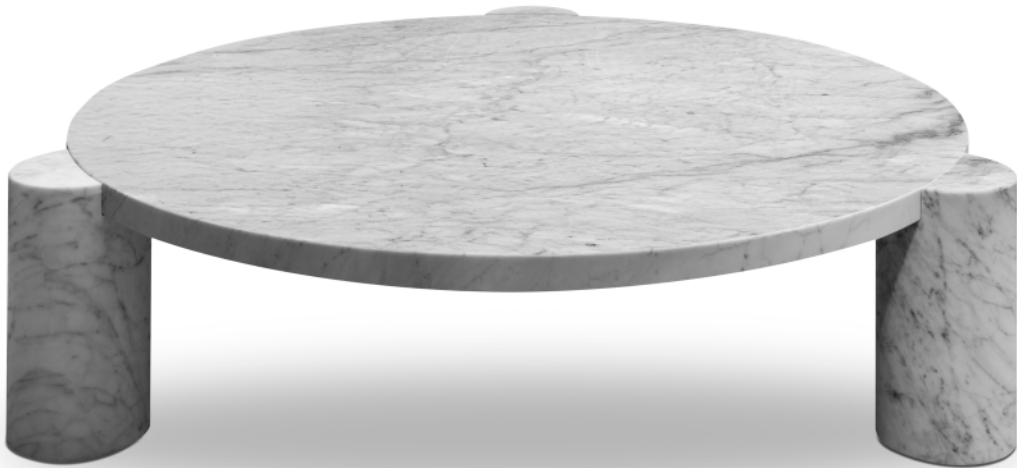

■ Q123018XNA

ALL PICTURES SHOWN ARE FOR ILLUSTRATIVE PURPOSE ONLY. ACTUAL PRODUCT MAY VARY DUE TO PRODUCT ENHANCEMENT.

FICHES TECHNIQUES

Rectangulaire Central

100cm x 155cm H 34cm
39,37" x 61,02" H 13,39"

Rond ANGULAR

66cm x 66cm H 45cm
25,98" x 25,98" H 17,72"

Rond Central

100cm x 100cm H 34cm
39,37" x 39,37" H 13,39"

130cm x 130cm H 34cm
51,18" x 51,18" H 13,39"

Rond Table d'appoint

66cm x 66cm H 34cm
25,98" x 25,98" H 13,39"