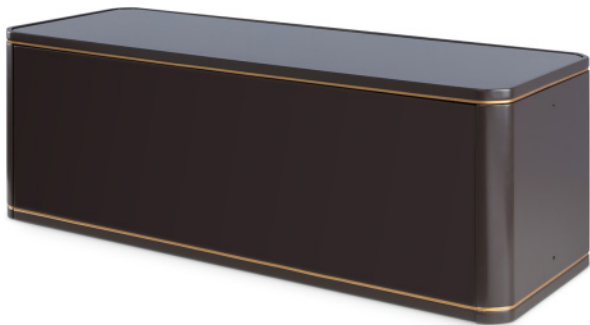

Storage Box with Tilt Down Door made of lacquered wood matt chocolate with satin gold metal insert.
Top in chocolate glass. Door with matching painted metal frame and front covered in Natural Vienna Straw.
Chocolate Aluminum Hooks are provided.

■ H189010XNA
Storage Box with Tilt Down Door L60 cm

■ H189012XNA
Storage Drawer L60 cm

Storage Drawer with wooden structure in matt lacquered chocolate with satin gold metal insert.
Drawer top in chocolate glass. Front panel with matching painted metal frame covered in Natural Vienna Straw.
Containers Hooks are provided made in chocolate aluminum.
Full-extension Push Pull opening system.

■ H189016XNA
Storage Box with Tilt Down Door L90 cm

Storage Box with Tilt Down Door made of lacquered wood matt chocolate with satin gold metal insert. Top in chocolate glass. Door with matching painted metal frame. Chocolate Aluminum Hooks are provided.

■ H189015XNA
Storage Box with Tilt Down Door L60 cm

■ H189018XNA Storage Drawer L90 cm

Storage Drawer with wooden structure in matt lacquered chocolate with satin gold metal insert. Drawer top in chocolate glass.. Containers Hooks are provided made in chocolate aluminum. Full-extension Push Pull opening system.