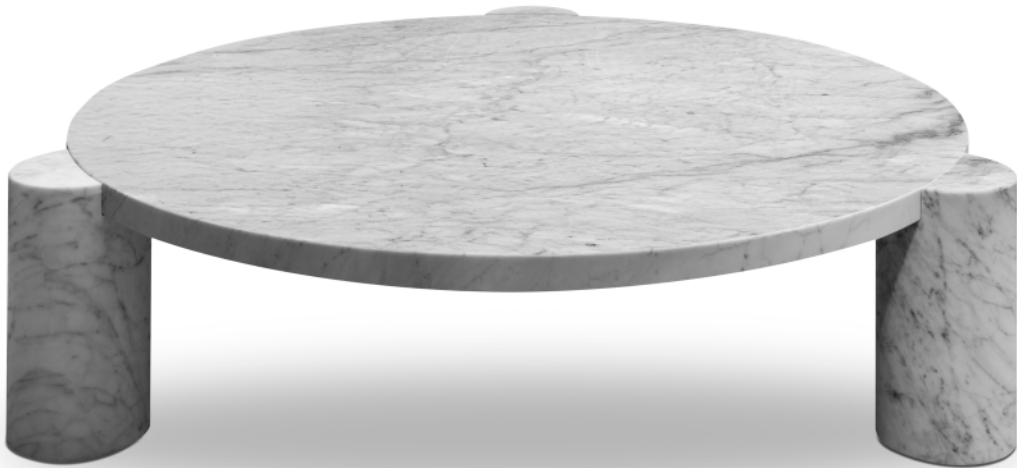

■ Q123018XNA

ALL PICTURES SHOWN ARE FOR ILLUSTRATIVE PURPOSE ONLY. ACTUAL PRODUCT MAY VARY DUE TO PRODUCT ENHANCEMENT.

ESQUEMAS

RECTANGULAR Central

100cm x 155cm H 34cm
39,37" x 61,02" H 13,39"

Round ANGULAR

66cm x 66cm H 45cm
25,98" x 25,98" H 17,72"

Round Central

100cm x 100cm H 34cm
39,37" x 39,37" H 13,39"

130cm x 130cm H 34cm
51,18" x 51,18" H 13,39"

FINISHINGS

Acabados de la estructura

NOGAL

ROBLE
AHUMADO

TRAVERTIN
BLANCO

BLANCO
CARRARA

Acabados del tablero

NOGAL

ROBLE
AHUMADO

TRAVERTIN
BLANCO

BLANCO
CARRARA