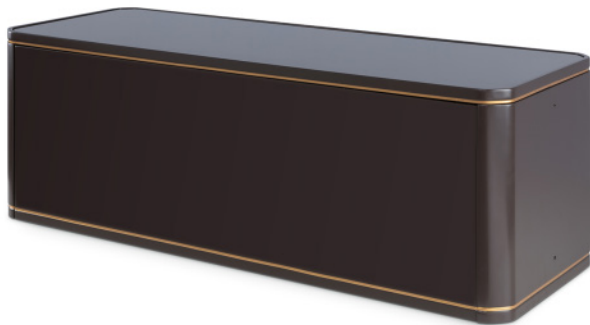

Storage Box with Tilt Down Door made of lacquered wood matt chocolate with satin gold metal insert.
Top in chocolate glass. Door with matching painted metal frame and front covered in Natural Vienna Straw.
Chocolate Aluminum Hooks are provided.

■ H189010XNA
Storage Box with Tilt Down Door L60 cm

■ H189012XNA
Storage Drawer L60 cm

Storage Drawer with wooden structure in matt lacquered chocolate with satin gold metal insert.
Drawer top in chocolate glass. Front panel with matching painted metal frame covered in Natural Vienna Straw.
Containers Hooks are provided made in chocolate aluminum.
Full-extension Push Pull opening system.

■ H189016XNA
Storage Box with Tilt Down Door L90 cm

Storage Box with Tilt Down Door made of lacquered wood matt chocolate with satin gold metal insert. Top in chocolate glass. Door with matching painted metal frame. Chocolate Aluminum Hooks are provided.

■ H189015XNA
Storage Box with Tilt Down Door L60 cm

■ H189018XNA Storage Drawer L90 cm

Storage Drawer with wooden structure in matt lacquered chocolate with satin gold metal insert. Drawer top in chocolate glass.. Containers Hooks are provided made in chocolate aluminum. Full-extension Push Pull opening system.