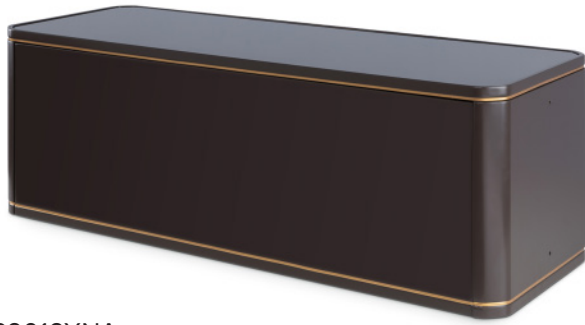

Clothes hanger bar made in aluminium painted in chocolate colour with scratch-resistant brass metal insert.

- H189005XNA
Clothes Hanger Bar L 63 cm

- H189006XNA
Clothes Hanger Bar L 93 cm

■ H189011XNA
Storage Box with Tilt Down Door L90 cm

Storage Box with Tilt Down Door made of lacquered wood matt chocolate with satin gold metal insert.
Top in chocolate glass. Door with matching painted metal frame and front covered in Natural Vienna Straw.
Chocolate Aluminum Hooks are provided.

■ H189010XNA
Storage Box with Tilt Down Door L60 cm

■ H189012XNA
Storage Drawer L60 cm

Storage Drawer with wooden structure in matt lacquered chocolate with satin gold metal insert.
Drawer top in chocolate glass. Front panel with matching painted metal frame covered in Natural Vienna Straw.
Containers Hooks are provided made in chocolate aluminum.
Full-extension Push Pull opening system.

■ H189016XNA
Storage Box with Tilt Down Door L90 cm

Storage Box with Tilt Down Door made of lacquered wood matt chocolate with satin gold metal insert. Top in chocolate glass. Door with matching painted metal frame. Chocolate Aluminum Hooks are provided.