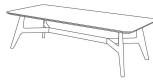

■ E22232X / E22256X

ALL PICTURES SHOWN ARE FOR ILLUSTRATIVE PURPOSE ONLY. ACTUAL PRODUCT MAY VARY DUE TO PRODUCT ENHANCEMENT.

ESQUEMAS

RECTANGULAR ANGULAR

50cm x 80cm H 40cm
19,69" x 31,5" H 15,75"

RECTANGULAR Central

60cm x 120cm H 35cm
23,62" x 47,24" H 13,78"

RECTANGULAR ACCENT

40cm x 50cm H 50cm
15,75" x 19,69" H 19,69"

Round ANGULAR

80cm x 80cm H 48cm
31,5" x 31,5" H 18,9"

Round Central

100cm x 100cm H 35cm
39,37" x 39,37" H 13,78"