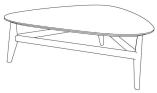

■ E22232X / E22256X

ALL PICTURES SHOWN ARE FOR ILLUSTRATIVE PURPOSE ONLY. ACTUAL PRODUCT MAY VARY DUE TO PRODUCT ENHANCEMENT.

ESQUEMAS

RECTANGULAR ANGULAR

50cm x 80cm H 40cm
19,69" x 31,5" H 15,75"

RECTANGULAR Central

60cm x 120cm H 35cm
23,62" x 47,24" H 13,78"

RECTANGULAR ACCENT

40cm x 50cm H 50cm
15,75" x 19,69" H 19,69"

Round ANGULAR

80cm x 80cm H 48cm
31,5" x 31,5" H 18,9"

Round Central

100cm x 100cm H 35cm
39,37" x 39,37" H 13,78"

FINISHINGS

Acabados de la estructura

Brown Ash

Blonde Ash

Acabados del tablero

BLANCO

GRIS OPACO

Light blue