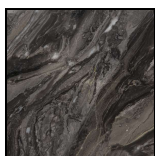

Round Accent

55cm x 55cm H 56cm
21,65" x 21,65" H 22,05"

FINISHINGS

Acabado estructura

Smoked Oak/Brass

Walnut/Brass

Acabdo top

NOGAL

ROBLE AHUMADO

OPACO CEMENTO

MARMO OROBICO

Matt White Chalk

Volakas

Smoked Oak Termocotto