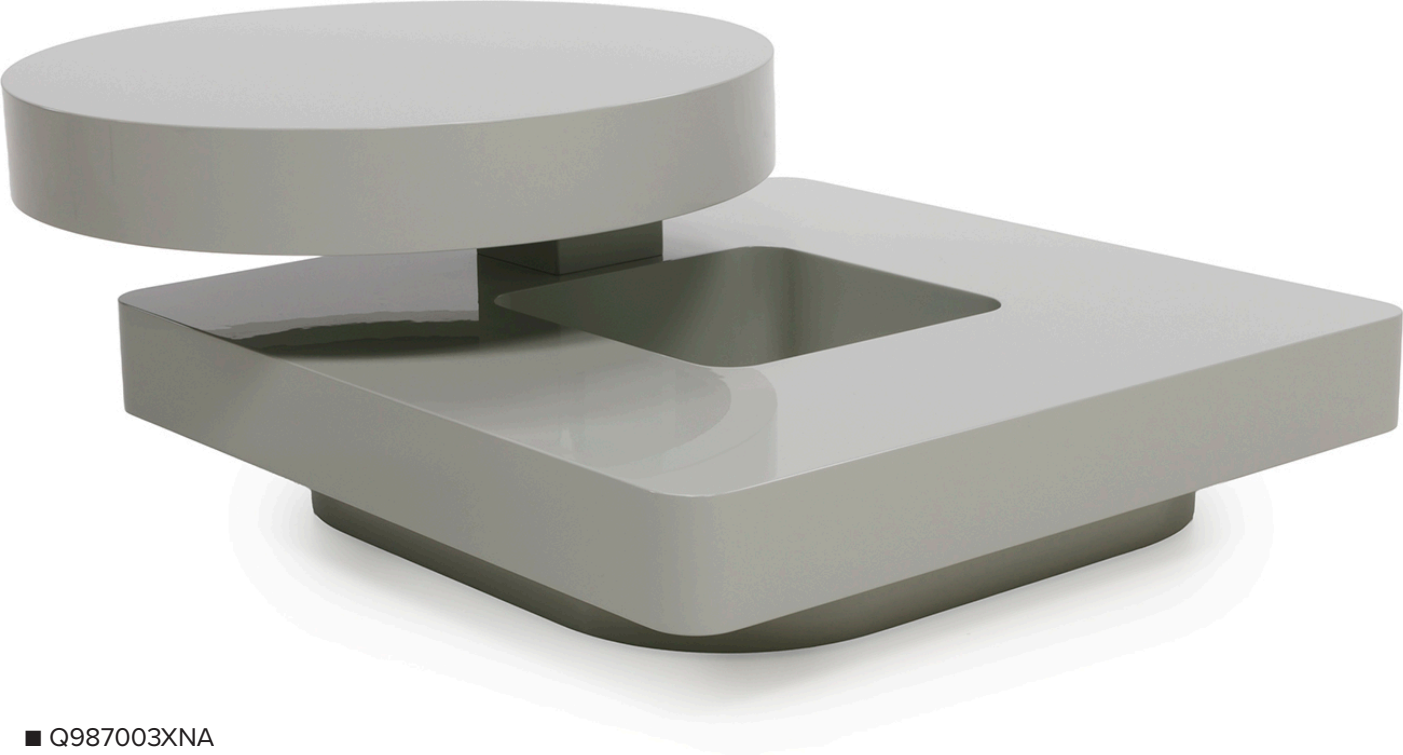

■ Q987001XNA

■ Q987001XNA

ALL PICTURES SHOWN ARE FOR ILLUSTRATIVE PURPOSE ONLY. ACTUAL PRODUCT MAY VARY DUE TO PRODUCT ENHANCEMENT.

■ Q987002XNA

■ Q987002XNA

■ Q987003XNA

■ Q987003XNA

ALL PICTURES SHOWN ARE FOR ILLUSTRATIVE PURPOSE ONLY. ACTUAL PRODUCT MAY VARY DUE TO PRODUCT ENHANCEMENT.

■ Q987009XNA

■ Q987009XNA

Q987010XNA

■ Q987010XNA

■ Q987011XNA

■ Q987011XNA

ALL PICTURES SHOWN ARE FOR ILLUSTRATIVE PURPOSE ONLY. ACTUAL PRODUCT MAY VARY DUE TO PRODUCT ENHANCEMENT.

■ Q987004XNA

SCHEMATICS

square CENTRAL WITH CASTORS

97cm x 97cm H 34cm  
38,19" x 38,19" H 13,39"

97cm x 97cm H 36cm  
38,19" x 38,19" H 14,17"

square WITH MECHANISM

97cm x 97cm H 36cm  
38,19" x 38,19" H 14,17"

ROUND FIXED