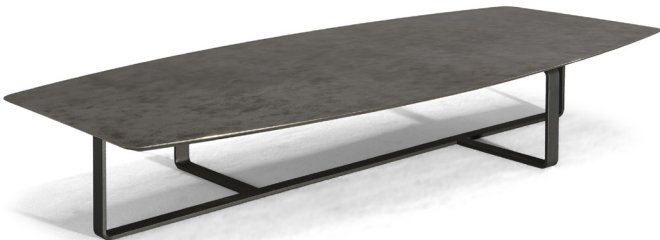

■ T134MX3

■ T134XX3

■ T134MM5

■ T134M05

■ T13401X

■ T13403X

ALL PICTURES SHOWN ARE FOR ILLUSTRATIVE PURPOSE ONLY. ACTUAL PRODUCT MAY VARY DUE TO PRODUCT ENHANCEMENT.

**SCHEMATICS**

**square Central**

90cm x 90cm H 38cm  
35,43" x 35,43" H 14,96"

**Rectangular Central**

70cm x 148cm H 25cm  
27,56" x 58,27" H 9,84"

73cm x 118cm H 39cm  
28,74" x 46,46" H 15,35"

**FINISHINGS**

**Frame finishing**

ANTHRACITE

**Top finishing**

NICKEL SILVER

GLAZED COFFEE

GLOSSY  
CALACATTA  
GOLD

Lilac Marble