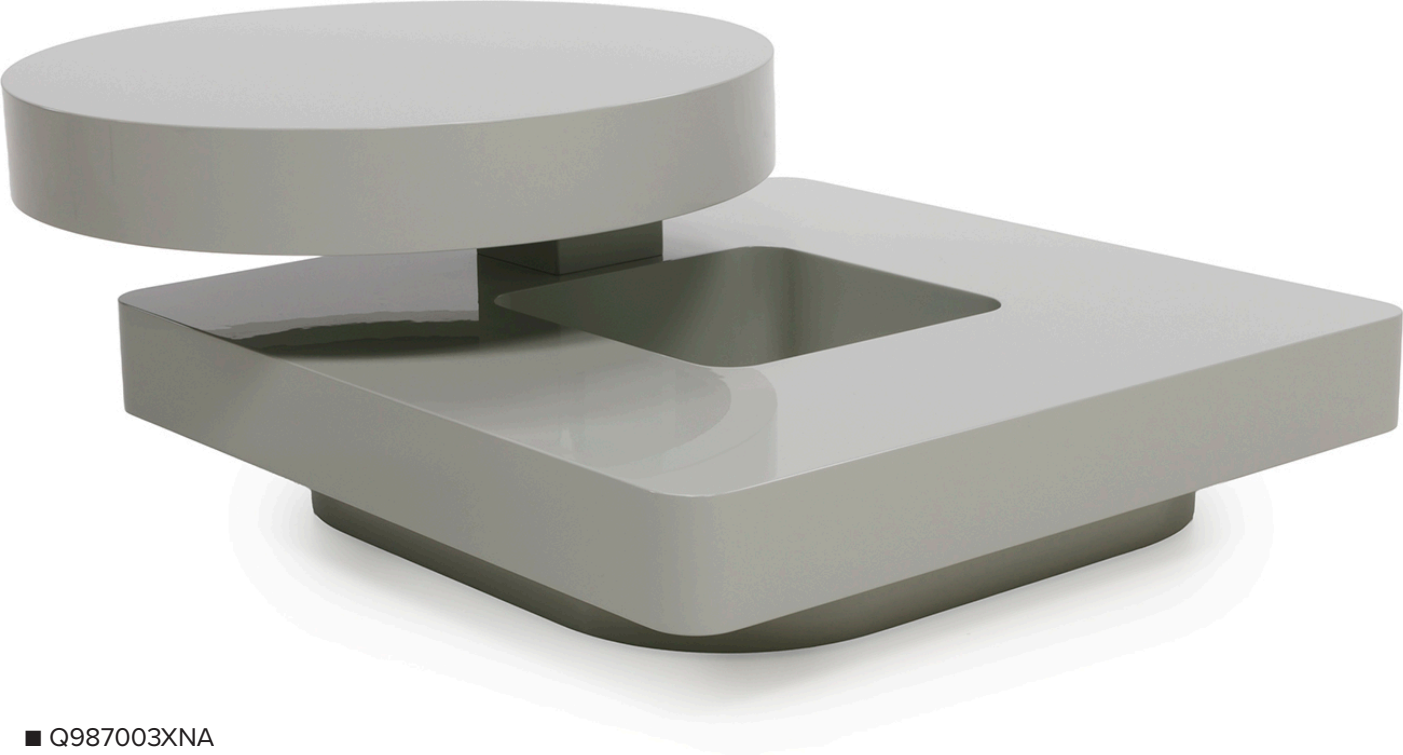

■ Q987001XNA

■ Q987001XNA

ALL PICTURES SHOWN ARE FOR ILLUSTRATIVE PURPOSE ONLY. ACTUAL PRODUCT MAY VARY DUE TO PRODUCT ENHANCEMENT.

■ Q987002XNA

■ Q987002XNA

■ Q987003XNA

■ Q987003XNA

ALL PICTURES SHOWN ARE FOR ILLUSTRATIVE PURPOSE ONLY. ACTUAL PRODUCT MAY VARY DUE TO PRODUCT ENHANCEMENT.

■ Q987009XNA

■ Q987009XNA

Q987010XNA

■ Q987010XNA

■ Q987011XNA

■ Q987011XNA

ALL PICTURES SHOWN ARE FOR ILLUSTRATIVE PURPOSE ONLY. ACTUAL PRODUCT MAY VARY DUE TO PRODUCT ENHANCEMENT.

■ Q987004XNA

SCHEMATICS

square CENTRAL WITH CASTORS

97cm x 97cm H 34cm
38,19" x 38,19" H 13,39"

97cm x 97cm H 36cm
38,19" x 38,19" H 14,17"

square WITH MECHANISM

97cm x 97cm H 36cm
38,19" x 38,19" H 14,17"

ROUND FIXED

160cm x 160cm H 74cm
62,99" x 62,99" H 29,13"