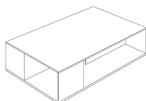

■ T140VX1

■ T140V01

■ T140VM4

■ T140V04

■ T140VX3

■ T140V03

ALL PICTURES SHOWN ARE FOR ILLUSTRATIVE PURPOSE ONLY. ACTUAL PRODUCT MAY VARY DUE TO PRODUCT ENHANCEMENT.

SCHEMATICS

square ANGULAR

60cm x 60cm H 70cm
23,62" x 23,62" H 27,56"

square Central

100cm x 100cm H 34cm
39,37" x 39,37" H 13,39"

Rectangular Central

85cm x 125cm H 34cm
33,46" x 49,21" H 13,39"

FINISHINGS

Frame finishing