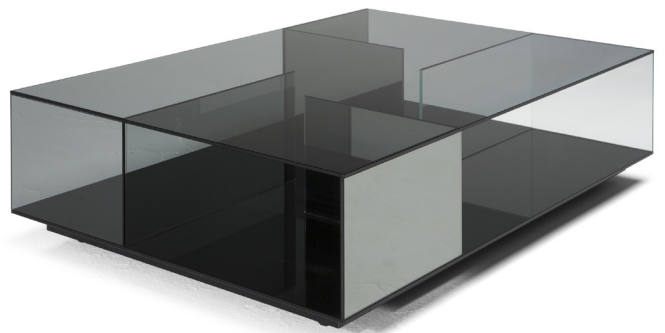

■ T140VX1

■ T140V01

■ T140VM4

■ T140V04

■ T140VX3

■ T140V03

ALL PICTURES SHOWN ARE FOR ILLUSTRATIVE PURPOSE ONLY. ACTUAL PRODUCT MAY VARY DUE TO PRODUCT ENHANCEMENT.

SCHEMATICS

square ANGULAR

60cm x 60cm H 70cm
23,62" x 23,62" H 27,56"

square Central

100cm x 100cm H 34cm
39,37" x 39,37" H 13,39"

Rectangular Central

85cm x 125cm H 34cm
33,46" x 49,21" H 13,39"

FINISHINGS

Frame finishing

BRONZE

SMOKE

TRANSPARENT