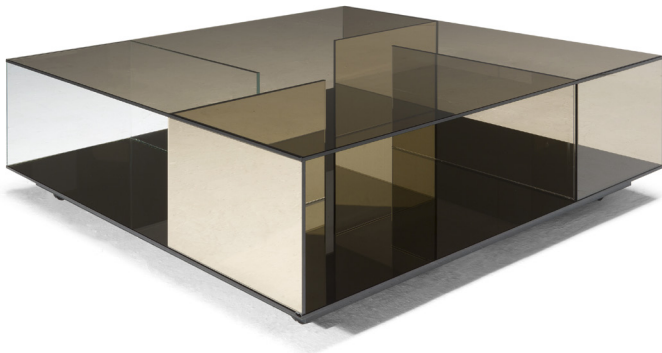

■ T140VX1

■ T140V01

■ T140VM4

■ T140V04

■ T140VX3

■ T140V03

ALL PICTURES SHOWN ARE FOR ILLUSTRATIVE PURPOSE ONLY. ACTUAL PRODUCT MAY VARY DUE TO PRODUCT ENHANCEMENT.

SCHEMATICS

square ANGULAR

60cm x 60cm H 70cm
23,62" x 23,62" H 27,56"

square Central

100cm x 100cm H 34cm
39,37" x 39,37" H 13,39"

Rectangular Central

85cm x 125cm H 34cm
33,46" x 49,21" H 13,39"

FINISHINGS

Frame finishing

BRONZE

SMOKE

TRANSPARENT