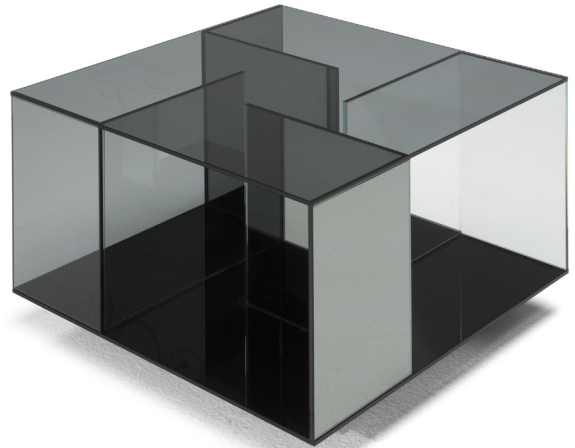

■ T140VX1

■ T140V01

■ T140VM4

■ T140V04

■ T140VX3

■ T140V03

ALL PICTURES SHOWN ARE FOR ILLUSTRATIVE PURPOSE ONLY. ACTUAL PRODUCT MAY VARY DUE TO PRODUCT ENHANCEMENT.

SCHEMATICS

square ANGULAR

60cm x 60cm H 70cm
23,62" x 23,62" H 27,56"

square Central

100cm x 100cm H 34cm
39,37" x 39,37" H 13,39"

Rectangular Central

85cm x 125cm H 34cm
33,46" x 49,21" H 13,39"

FINISHINGS

Frame finishing

BRONZE

SMOKE

TRANSPARENT