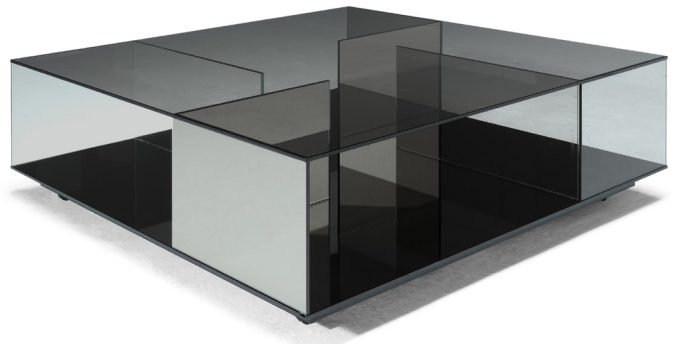

■ T140VX1

■ T140V01

■ T140VM4

■ T140V04

■ T140VX3

■ T140V03

ALL PICTURES SHOWN ARE FOR ILLUSTRATIVE PURPOSE ONLY. ACTUAL PRODUCT MAY VARY DUE TO PRODUCT ENHANCEMENT.

SCHEMATICS

square ANGULAR

60cm x 60cm H 70cm
23,62" x 23,62" H 27,56"

square Central

100cm x 100cm H 34cm
39,37" x 39,37" H 13,39"

Rectangular Central

85cm x 125cm H 34cm
33,46" x 49,21" H 13,39"

FINISHINGS

Frame finishing

BRONZE

SMOKE

TRANSPARENT