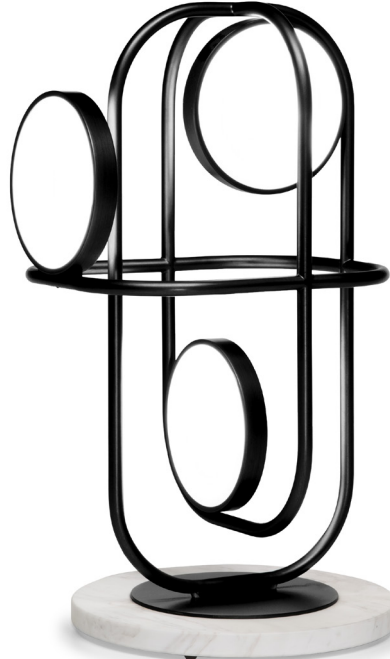

■ L506030

■ L506020

■ L506040

■ L506010

ALL PICTURES SHOWN ARE FOR ILLUSTRATIVE PURPOSE ONLY. ACTUAL PRODUCT MAY VARY DUE TO PRODUCT ENHANCEMENT.

SCHEMATICS

Table lamp

27cm x 31cm H 52cm
10,63" x 12,2" H 20,47"

Pendant

50cm x 55cm H 55cm
19,69" x 21,65" H 21,65"

FINISHINGS

Frame finishing

BRASS

Black gloss chrome

Lampshade finishing

WHITE