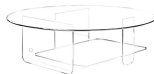

ALL PICTURES SHOWN ARE FOR ILLUSTRATIVE PURPOSE ONLY. ACTUAL PRODUCT MAY VARY DUE TO PRODUCT ENHANCEMENT.

SCHEMATICS

Rectangular Central

100cm x 120cm H 28cm  
39,37" x 47,24" H 11,02"

Round Central

100cm x 100cm H 32cm  
39,37" x 39,37" H 12,6"

Round Accent

40cm x 40cm H 48cm  
15,75" x 15,75" H 18,9"

FINISHINGS

Frame finishing

BRONZE

MATT COFFEE

SMOKE

HEAVENLY