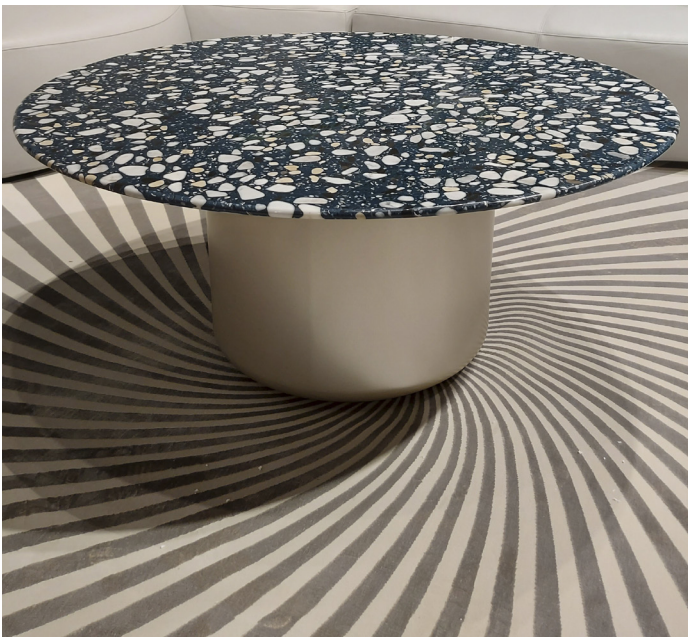

■ V855001XNA

■ V855002XNA

■ V855001XNA + T845004XNA detail

ALL PICTURES SHOWN ARE FOR ILLUSTRATIVE PURPOSE ONLY. ACTUAL PRODUCT MAY VARY DUE TO PRODUCT ENHANCEMENT.

FICHES TECHNIQUES

ROND

250cm x 250cm
98,43" x 98,43"

350cm x 350cm H 2cm
137,8" x 137,8" H 0,79"

FINISHINGS

Couleur

OR

PLATINE

OR

PLATINE