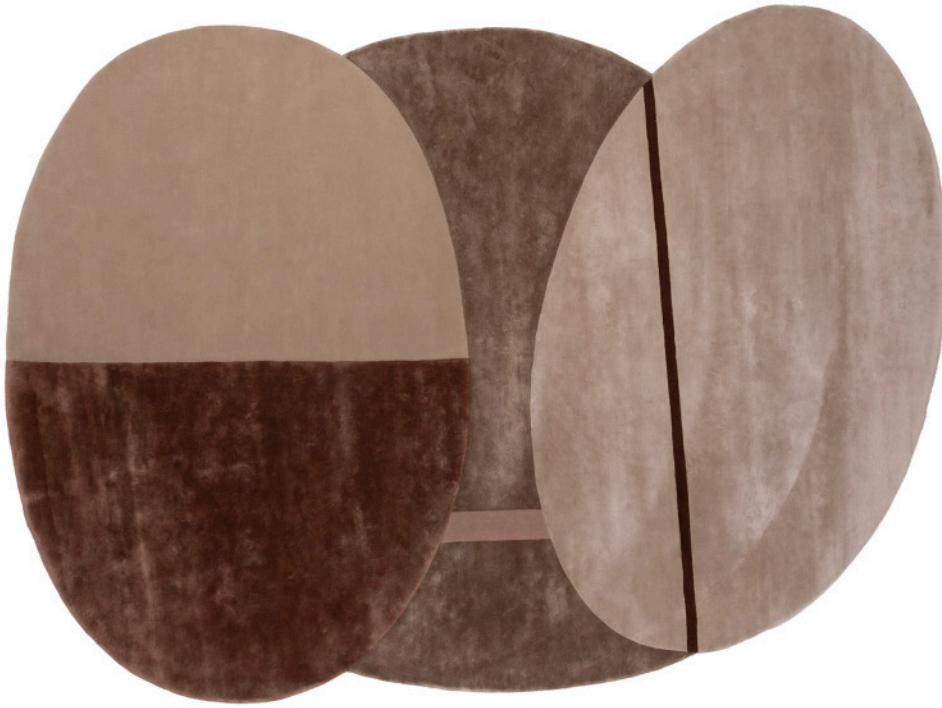

DRAFT IMAGES

■ V854002XNA

■ V854001XNA

ALL PICTURES SHOWN ARE FOR ILLUSTRATIVE PURPOSE ONLY. ACTUAL PRODUCT MAY VARY DUE TO PRODUCT ENHANCEMENT.

■ V854005XNA

■ V854006XNA

FICHES TECHNIQUES

RECTANGULAIRE

200cm x 300cm
78,74" x 118,11"

300cm x 400cm
118,11" x 157,48"

200cm x 300cm H 2cm
78,74" x 118,11" H 0,79"

300cm x 200cm H 2cm
118,11" x 78,74" H 0,79"

300cm x 400cm H 2cm
118,11" x 157,48" H 0,79"

400cm x 300cm H 2cm
157,48" x 118,11" H 0,79"

FINISHINGS

Couleur

BEIGE

BLEU

MOCHA MOUSSE

Couleur 2

WALNUT

MOCHA MOUSSE