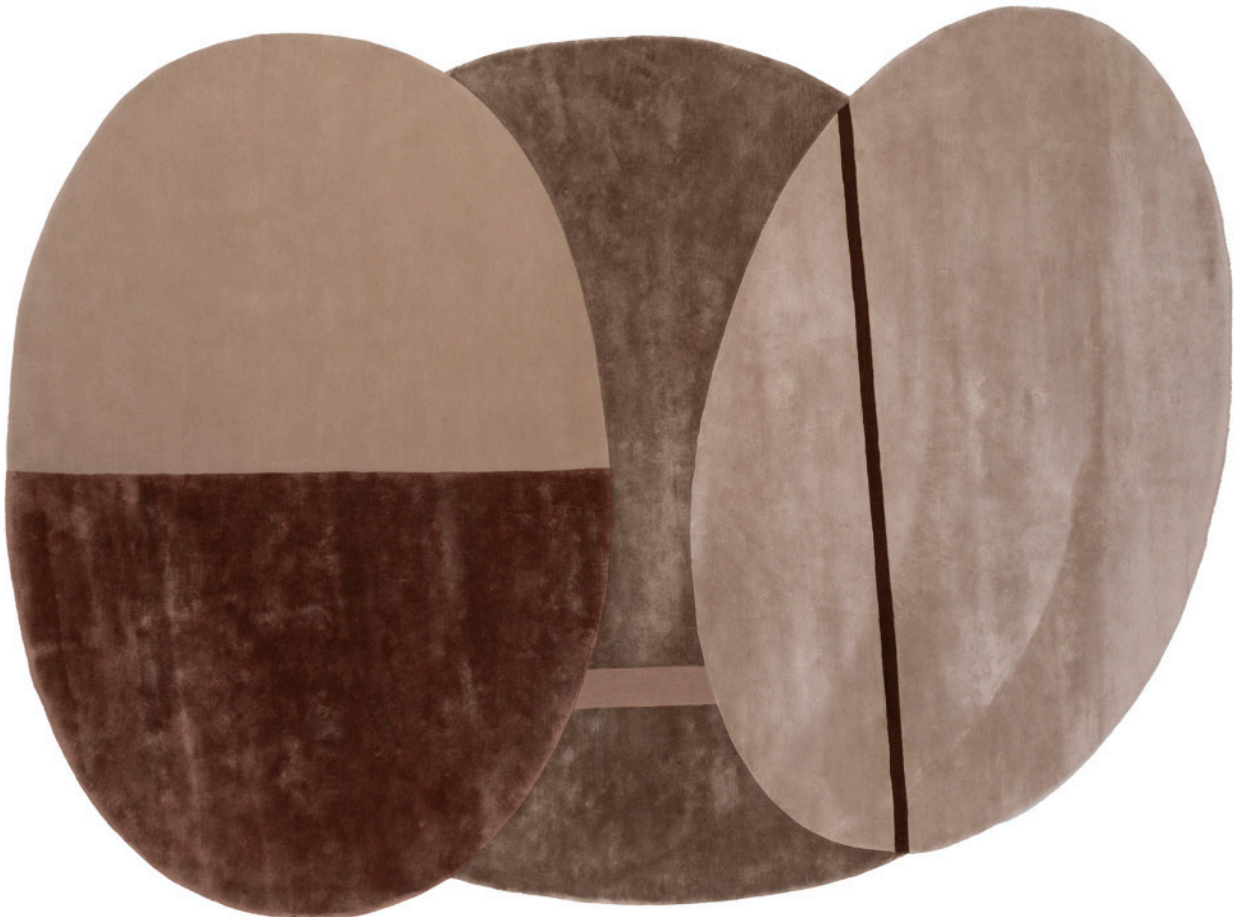

DRAFT IMAGES

■ V854002XNA

■ V854001XNA

ALL PICTURES SHOWN ARE FOR ILLUSTRATIVE PURPOSE ONLY. ACTUAL PRODUCT MAY VARY DUE TO PRODUCT ENHANCEMENT.

■ V854005XNA

■ V854006XNA

FICHES TECHNIQUES

RECTANGULAIRE

200cm x 300cm
78,74" x 118,11"

300cm x 400cm
118,11" x 157,48"

200cm x 300cm H 2cm
78,74" x 118,11" H 0,79"

300cm x 200cm H 2cm
118,11" x 78,74" H 0,79"

300cm x 400cm H 2cm
118,11" x 157,48" H 0,79"

400cm x 300cm H 2cm
157,48" x 118,11" H 0,79"

FINISHINGS

Couleur

BEIGE

BLEU

MOCHA MOUSSE

Couleur 2

WALNUT

MOCHA MOUSSE