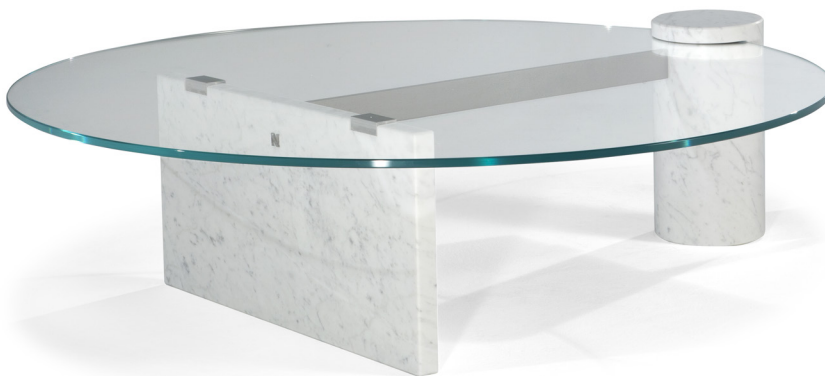

■ T847001XNA + T847002XNA

■ T847001XNA

■ T847002XNA

■ T847003XNA

■ T847004XNA

ALL PICTURES SHOWN ARE FOR ILLUSTRATIVE PURPOSE ONLY. ACTUAL PRODUCT MAY VARY DUE TO PRODUCT ENHANCEMENT.

FICHES TECHNIQUES

Rond Central

108cm x 100cm H 30cm
42,52" x 39,37" H 11,81"

Rond Table d'appoint

55cm x 50cm H 50cm
21,65" x 19,69" H 19,69"

FINISHINGS

Finition structure

Pewt/Fossena

Carrara Pewter

Finition plateau

Extra Clear Glass