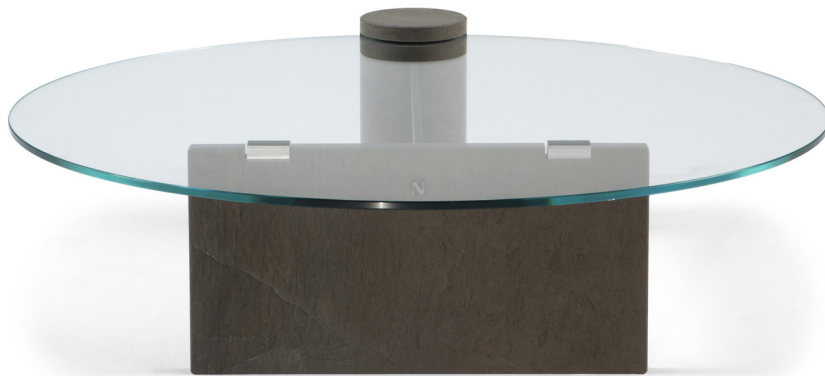

■ T847001XNA + T847002XNA

■ T847001XNA

■ T847002XNA

■ T847003XNA

■ T847004XNA

ALL PICTURES SHOWN ARE FOR ILLUSTRATIVE PURPOSE ONLY. ACTUAL PRODUCT MAY VARY DUE TO PRODUCT ENHANCEMENT.

FICHES TECHNIQUES

Rond Central

108cm x 100cm H 30cm
42,52" x 39,37" H 11,81"

Rond Table d'appoint

55cm x 50cm H 50cm
21,65" x 19,69" H 19,69"

FINISHINGS

Finition structure

Pewt/Fossena

Carrara Pewter

Finition plateau

Extra Clear Glass