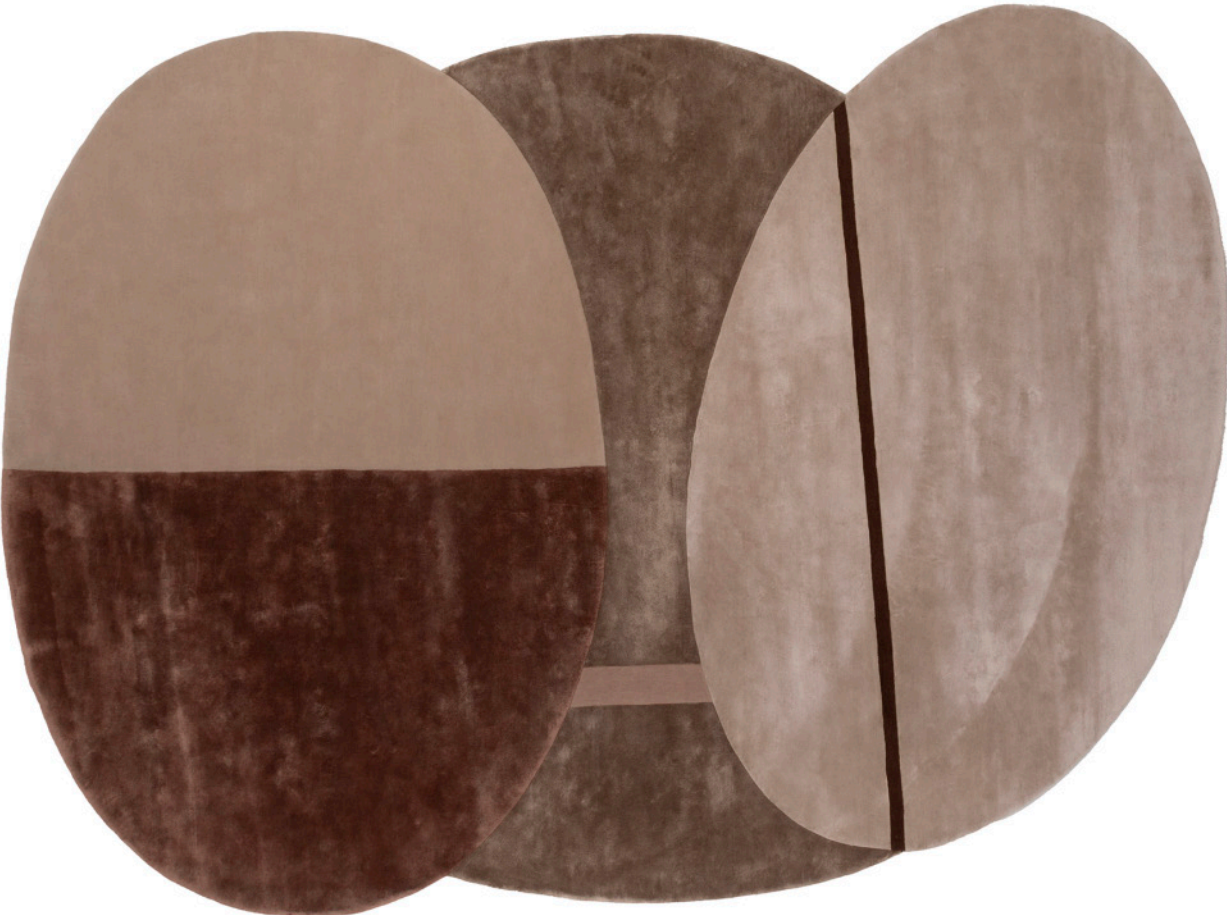

DRAFT IMAGES

■ V854002XNA

■ V854001XNA

ALL PICTURES SHOWN ARE FOR ILLUSTRATIVE PURPOSE ONLY. ACTUAL PRODUCT MAY VARY DUE TO PRODUCT ENHANCEMENT.

■ V854005XNA

■ V854006XNA

ALL PICTURES SHOWN ARE FOR ILLUSTRATIVE PURPOSE ONLY. ACTUAL PRODUCT MAY VARY DUE TO PRODUCT ENHANCEMENT.

SCHEMATICS

RECTANGULAR

200cm x 300cm  
78,74" x 118,11"

300cm x 400cm  
118,11" x 157,48"

200cm x 300cm H 2cm  
78,74" x 118,11" H 0,79"

300cm x 200cm H 2cm  
118,11" x 78,74" H 0,79"

300cm x 400cm H 2cm  
118,11" x 157,48" H 0,79"

400cm x 300cm H 2cm  
157,48" x 118,11" H 0,79"

FINISHINGS

Color

BEIGE

BLUE

MOCHA MOUSSE

Color 2

WALNUT