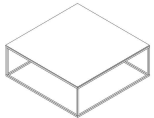

■ T18415X

■ T18407X

■ T18403X

ALL PICTURES SHOWN ARE FOR ILLUSTRATIVE PURPOSE ONLY. ACTUAL PRODUCT MAY VARY DUE TO PRODUCT ENHANCEMENT.

SCHEMATICS

square ANGULAR

45cm x 45cm H 53cm
 17,72" x 17,72" H 20,87"

square Central

90cm x 90cm H 33cm
 35,43" x 35,43" H 12,99"
 90cm x 90cm H 34cm

square Accent

45cm x 45cm H 53cm
 17,72" x 17,72" H 20,87"

Round ANGULAR

45cm H 56cm
 17,72" H 22,05"

Round Central

90cm H 33cm
 35,43" H 12,99"