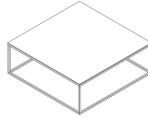

■ T18415X

■ T18407X

■ T18403X

ALL PICTURES SHOWN ARE FOR ILLUSTRATIVE PURPOSE ONLY. ACTUAL PRODUCT MAY VARY DUE TO PRODUCT ENHANCEMENT.

SCHEMATICS

square ANGULAR

45cm x 45cm H 53cm
 17,72" x 17,72" H 20,87"

square Central

90cm x 90cm H 33cm
 35,43" x 35,43" H 12,99"
 90cm x 90cm H 34cm

square Accent

45cm x 45cm H 53cm
 17,72" x 17,72" H 20,87"

Round ANGULAR

45cm H 56cm
 17,72" H 22,05"

Round Central

90cm H 33cm
 35,43" H 12,99"