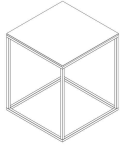

■ T18415X

■ T18407X

■ T18403X

ALL PICTURES SHOWN ARE FOR ILLUSTRATIVE PURPOSE ONLY. ACTUAL PRODUCT MAY VARY DUE TO PRODUCT ENHANCEMENT.

SCHEMATICS

square ANGULAR

45cm x 45cm H 53cm
 17,72" x 17,72" H 20,87"

square Central

90cm x 90cm H 33cm
 35,43" x 35,43" H 12,99"
 90cm x 90cm H 34cm

square Accent

45cm x 45cm H 53cm
 17,72" x 17,72" H 20,87"

Round ANGULAR

45cm H 56cm
 17,72" H 22,05"

Round Central

90cm H 33cm
 35,43" H 12,99"