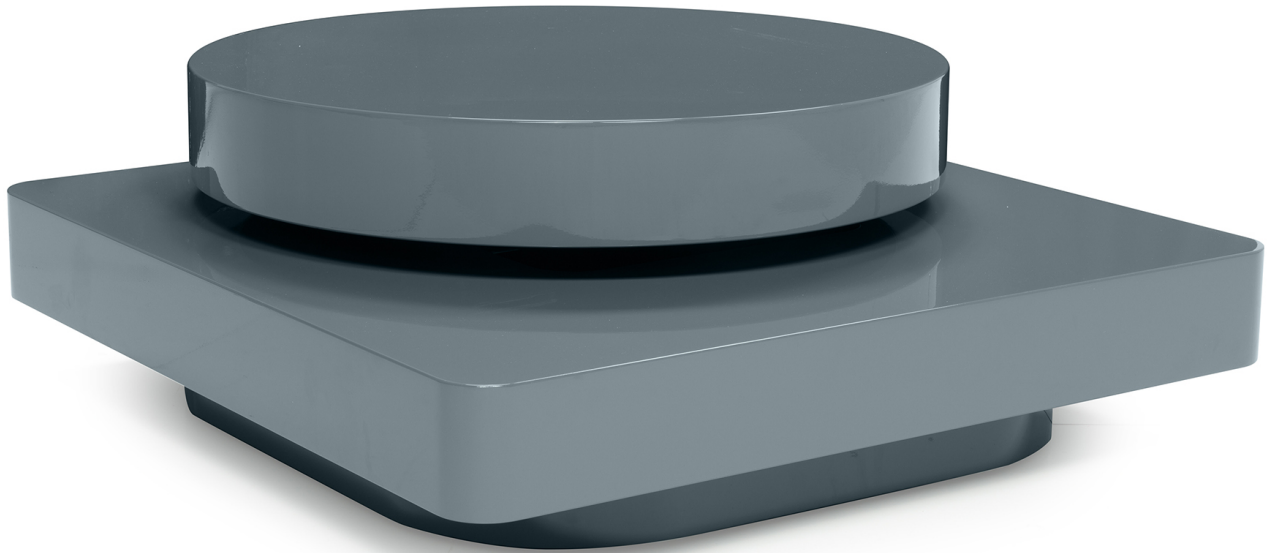

■ Q987009XNA

Q987010XNA

■ Q987010XNA

ALL PICTURES SHOWN ARE FOR ILLUSTRATIVE PURPOSE ONLY. ACTUAL PRODUCT MAY VARY DUE TO PRODUCT ENHANCEMENT.

■ Q987011XNA

■ Q987011XNA

■ Q987004XNA

■ Q987004XNA

ALL PICTURES SHOWN ARE FOR ILLUSTRATIVE PURPOSE ONLY. ACTUAL PRODUCT MAY VARY DUE TO PRODUCT ENHANCEMENT.

■ Q987005XNA

■ Q987005XNA

ALL PICTURES SHOWN ARE FOR ILLUSTRATIVE PURPOSE ONLY. ACTUAL PRODUCT MAY VARY DUE TO PRODUCT ENHANCEMENT.

SCHEMATICS

square CENTRAL WITH CASTORS

97cm x 97cm H 34cm
38,19" x 38,19" H 13,39"

97cm x 97cm H 36cm
38,19" x 38,19" H 14,17"

square WITH MECHANISM

97cm x 97cm H 36cm
38,19" x 38,19" H 14,17"

ROUND FIXED

160cm x 160cm H 74cm
62,99" x 62,99" H 29,13"

WALNUT

SMOKED OAK

GLOSS DESERT

Ash
Wood/Tobacco/Ch
ampagne

CAMUFLAGE

Top finishing

WHITE CHALK

ASH GREY