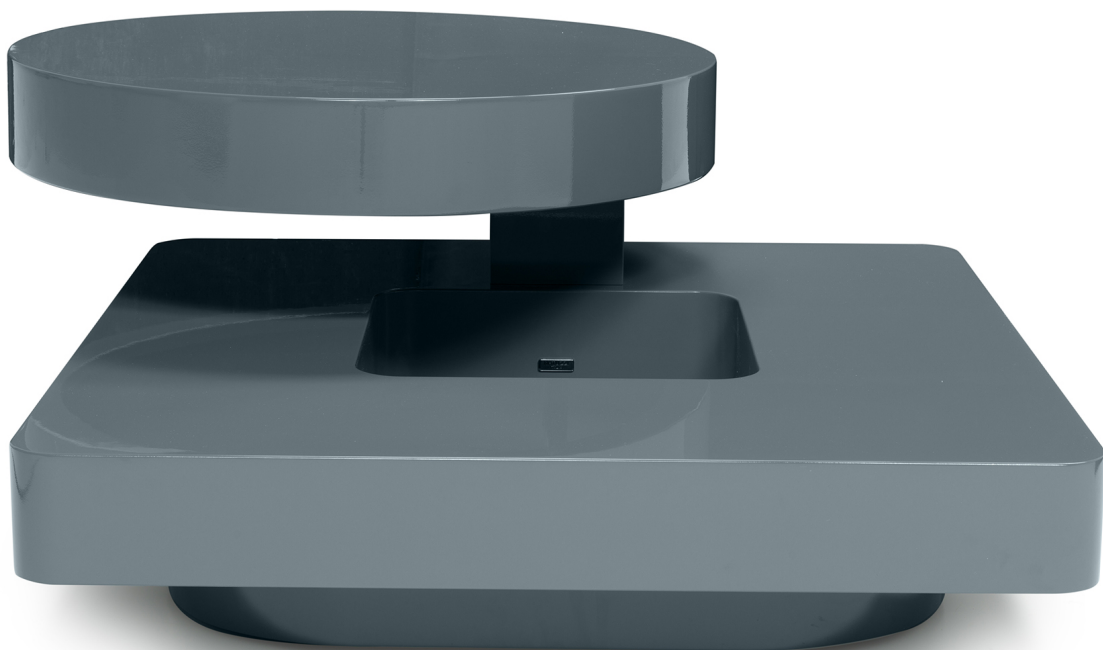

■ Q987009XNA

Q987010XNA

■ Q987010XNA

ALL PICTURES SHOWN ARE FOR ILLUSTRATIVE PURPOSE ONLY. ACTUAL PRODUCT MAY VARY DUE TO PRODUCT ENHANCEMENT.

■ Q987011XNA

■ Q987011XNA

■ Q987004XNA

■ Q987004XNA

ALL PICTURES SHOWN ARE FOR ILLUSTRATIVE PURPOSE ONLY. ACTUAL PRODUCT MAY VARY DUE TO PRODUCT ENHANCEMENT.

■ Q987005XNA

■ Q987005XNA

ALL PICTURES SHOWN ARE FOR ILLUSTRATIVE PURPOSE ONLY. ACTUAL PRODUCT MAY VARY DUE TO PRODUCT ENHANCEMENT.

SCHEMATICS

square CENTRAL WITH CASTORS

97cm x 97cm H 34cm
38,19" x 38,19" H 13,39"

97cm x 97cm H 36cm
38,19" x 38,19" H 14,17"

square WITH MECHANISM

97cm x 97cm H 36cm
38,19" x 38,19" H 14,17"

ROUND FIXED

160cm x 160cm H 74cm
62,99" x 62,99" H 29,13"