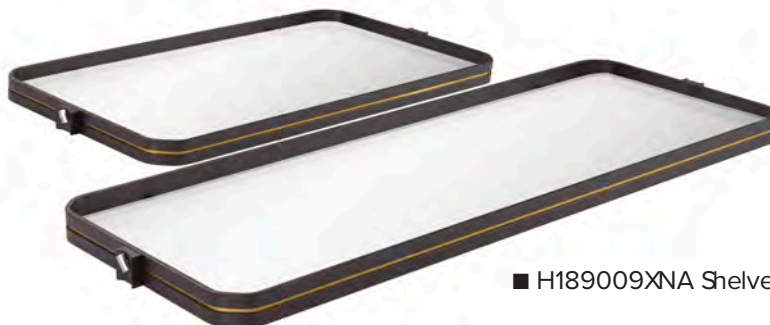

■ H189001XNA
Vertical Post H263 cm

■ H189002XNA
Vertical Post H223 cm

For each vertical post is always necessary to order 1 Wall Connectors Kit.

■ H189003XNA
Wall Connectors Kit L19 (made of 2 pcs)
For the Living compositions, we suggest using the wall mounting kit with a depth of L19 cm

■ H189004XNA
Wall Connectors Kit L29 (made of 2 pcs)
For the Night compositions, we suggest using the wall mounting kit with a depth of L29 cm

Shelves with chocolate painted aluminium frame with satin gold metal insert and ExtraWhite tempered glass.
Shelves equipped with aluminium hooks.

■ H189008XNA Shelves L 60 cm

■ H189009XNA Shelves L 90 cm

Vertical Post made in aluminium painted in chocolate colour with satin gold metal insert. Vertical Post are equipped with black painted aluminium feet.