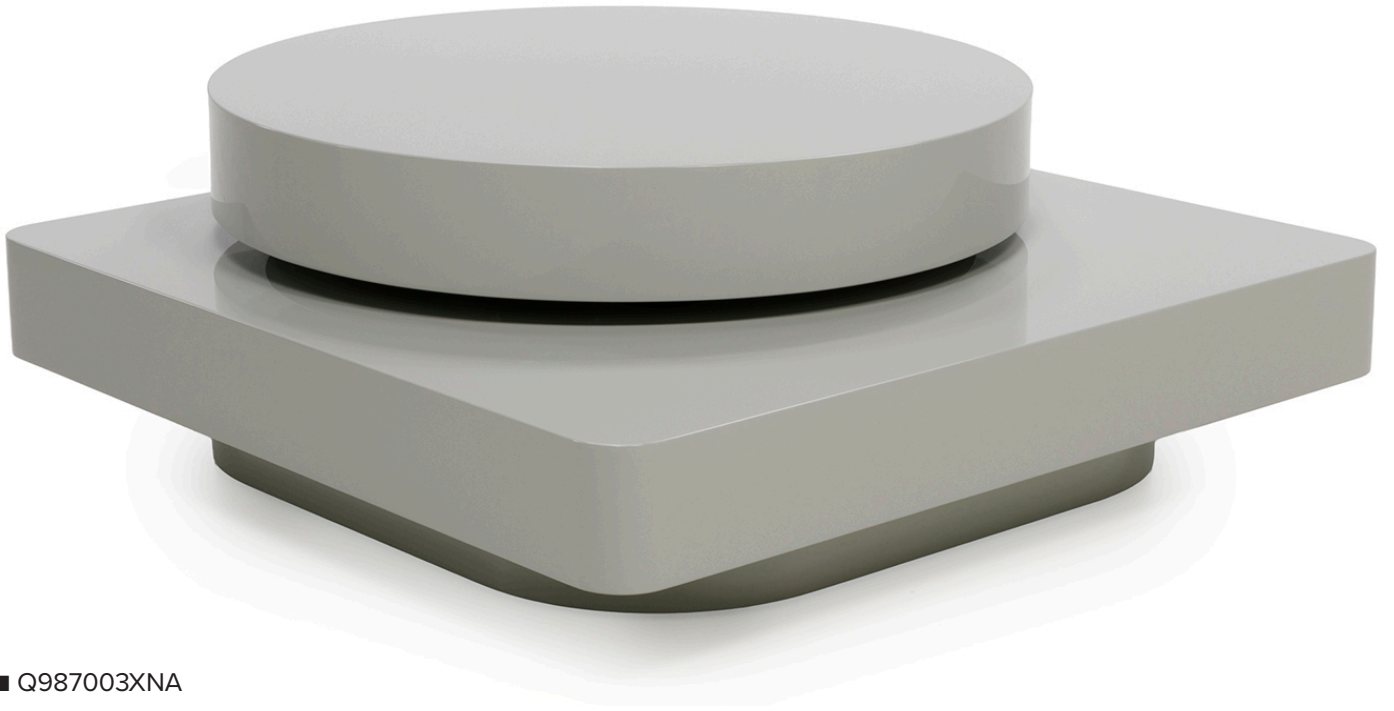

■ Q987001XNA

■ Q987001XNA

■ Q987002XNA

■ Q987002XNA

ALL PICTURES SHOWN ARE FOR ILLUSTRATIVE PURPOSE ONLY. ACTUAL PRODUCT MAY VARY DUE TO PRODUCT ENHANCEMENT.

■ Q987003XNA

■ Q987003XNA

■ Q987009XNA

■ Q987009XNA

Q987010XNA

■ Q987010XNA

■ Q987011XNA

■ Q987011XNA

■ Q987004XNA

■ Q987004XNA

ALL PICTURES SHOWN ARE FOR ILLUSTRATIVE PURPOSE ONLY. ACTUAL PRODUCT MAY VARY DUE TO PRODUCT ENHANCEMENT.

■ Q987005XNA

■ Q987005XNA

ALL PICTURES SHOWN ARE FOR ILLUSTRATIVE PURPOSE ONLY. ACTUAL PRODUCT MAY VARY DUE TO PRODUCT ENHANCEMENT.

SCHEMA'S

square CENTRAL WITH CASTORS

97cm x 97cm H 34cm
38,19" x 38,19" H 13,39"