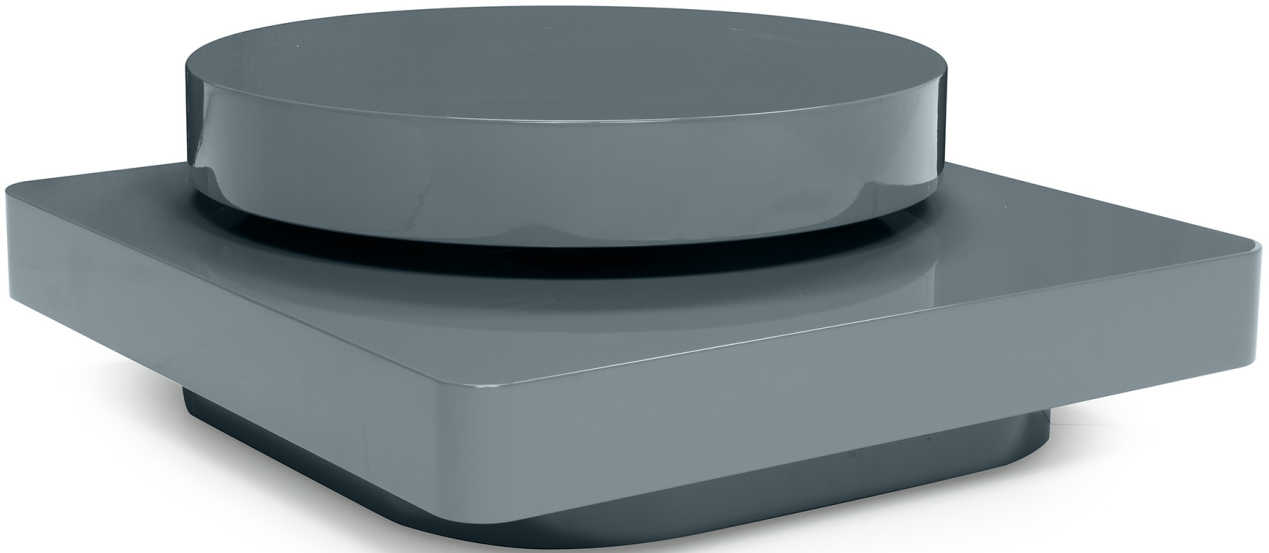

■ Q987001XNA

■ Q987001XNA

■ Q987002XNA

■ Q987002XNA

ALL PICTURES SHOWN ARE FOR ILLUSTRATIVE PURPOSE ONLY. ACTUAL PRODUCT MAY VARY DUE TO PRODUCT ENHANCEMENT.

■ Q987003XNA

■ Q987003XNA

■ Q987009XNA

■ Q987009XNA

Q987010XNA

■ Q987010XNA

■ Q987011XNA

■ Q987011XNA

■ Q987004XNA

■ Q987004XNA

ALL PICTURES SHOWN ARE FOR ILLUSTRATIVE PURPOSE ONLY. ACTUAL PRODUCT MAY VARY DUE TO PRODUCT ENHANCEMENT.

■ Q987005XNA

■ Q987005XNA

ALL PICTURES SHOWN ARE FOR ILLUSTRATIVE PURPOSE ONLY. ACTUAL PRODUCT MAY VARY DUE TO PRODUCT ENHANCEMENT.

SCHEMA'S

square CENTRAL WITH CASTORS

97cm x 97cm H 34cm
38,19" x 38,19" H 13,39"

ROUND REMOVABLE ROTATING TRAY

80cm x 80cm H 4cm
31,5" x 31,5" H 1,57"

100cm x 100cm H 4cm
39,37" x 39,37" H 1,57"

FINISHINGS

Frame finishing

WHITE CHALK

ASH GREY

WALNUT