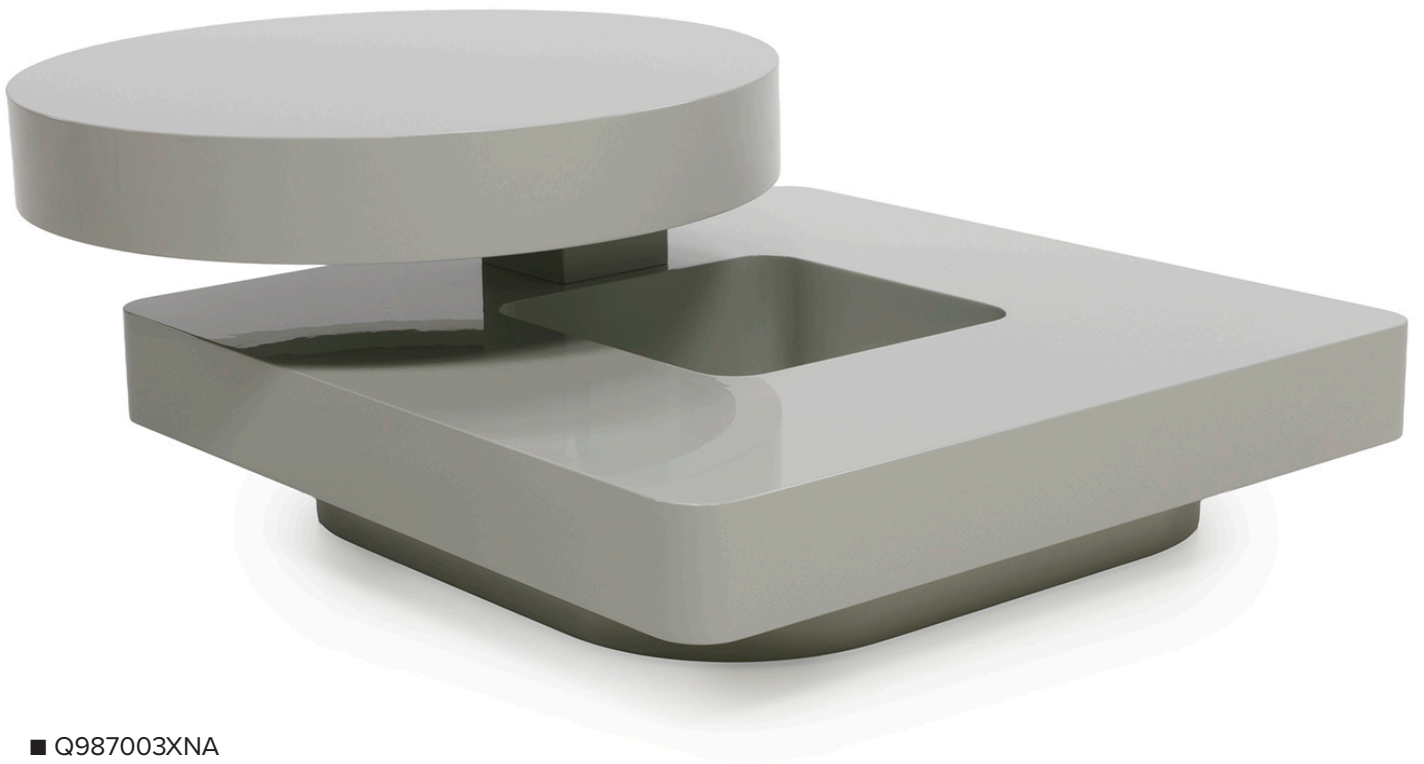

■ Q987001XNA

■ Q987001XNA

■ Q987002XNA

■ Q987002XNA

ALL PICTURES SHOWN ARE FOR ILLUSTRATIVE PURPOSE ONLY. ACTUAL PRODUCT MAY VARY DUE TO PRODUCT ENHANCEMENT.

■ Q987003XNA

■ Q987003XNA

■ Q987009XNA

■ Q987009XNA

Q987010XNA

■ Q987010XNA

■ Q987011XNA

■ Q987011XNA

■ Q987004XNA

■ Q987004XNA

ALL PICTURES SHOWN ARE FOR ILLUSTRATIVE PURPOSE ONLY. ACTUAL PRODUCT MAY VARY DUE TO PRODUCT ENHANCEMENT.

■ Q987005XNA

■ Q987005XNA

ALL PICTURES SHOWN ARE FOR ILLUSTRATIVE PURPOSE ONLY. ACTUAL PRODUCT MAY VARY DUE TO PRODUCT ENHANCEMENT.

SCHEMA'S

square CENTRAL WITH CASTORS

97cm x 97cm H 34cm
38,19" x 38,19" H 13,39"