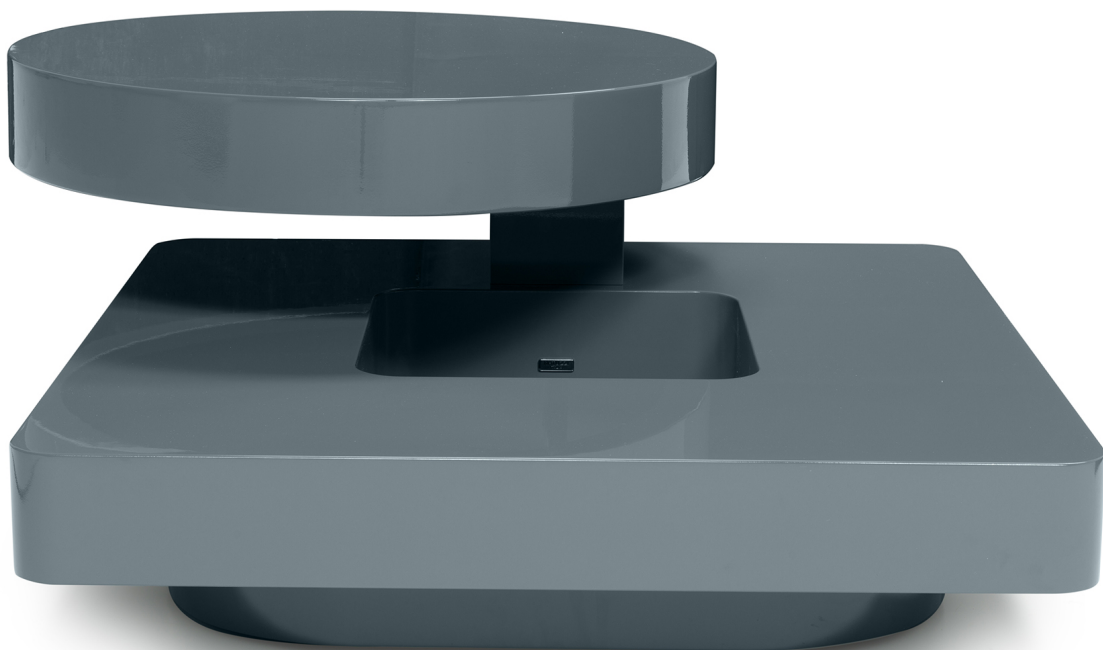

■ Q987009XNA

Q987010XNA

■ Q987010XNA

■ Q987011XNA

■ Q987011XNA

■ Q987004XNA

■ Q987004XNA

ALL PICTURES SHOWN ARE FOR ILLUSTRATIVE PURPOSE ONLY. ACTUAL PRODUCT MAY VARY DUE TO PRODUCT ENHANCEMENT.

■ Q987005XNA

■ Q987005XNA

ALL PICTURES SHOWN ARE FOR ILLUSTRATIVE PURPOSE ONLY. ACTUAL PRODUCT MAY VARY DUE TO PRODUCT ENHANCEMENT.

SCHEMA'S

square CENTRAL WITH CASTORS

97cm x 97cm H 34cm
38,19" x 38,19" H 13,39"

97cm x 97cm H 36cm
38,19" x 38,19" H 14,17"

square WITH MECHANISM

97cm x 97cm H 36cm
38,19" x 38,19" H 14,17"

ROUND FIXED

160cm x 160cm H 74cm
62,99" x 62,99" H 29,13"

180cm x 180cm H 74cm
70,87" x 70,87" H 29,13"