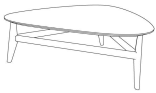

■ E22232X / E22256X

ALL PICTURES SHOWN ARE FOR ILLUSTRATIVE PURPOSE ONLY. ACTUAL PRODUCT MAY VARY DUE TO PRODUCT ENHANCEMENT.

SCHEMATICS

Rectangular ANGULAR

50cm x 80cm H 40cm
19,69" x 31,5" H 15,75"

Rectangular Central

60cm x 120cm H 35cm
23,62" x 47,24" H 13,78"

Rectangular ACCENT

40cm x 50cm H 50cm
15,75" x 19,69" H 19,69"

Round ANGULAR

80cm x 80cm H 47cm
31,5" x 31,5" H 18,5"

80cm x 80cm H 48cm
31,5" x 31,5" H 18,9"

Round Central

100cm x 100cm H 35cm
39,37" x 39,37" H 13,78"

ASSYMMETRIC CENTRAL

100cm x 100cm H 35cm
39,37" x 39,37" H 13,78"

FINISHINGS

Frame finishing

Brown Ash

Blonde Ash

Top finishing