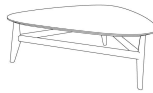

■ E22232X / E22256X

ALL PICTURES SHOWN ARE FOR ILLUSTRATIVE PURPOSE ONLY. ACTUAL PRODUCT MAY VARY DUE TO PRODUCT ENHANCEMENT.

SCHEMATICS

Rectangular ANGULAR

50cm x 80cm H 40cm
19,69" x 31,5" H 15,75"

Rectangular Central

60cm x 120cm H 35cm
23,62" x 47,24" H 13,78"

Rectangular ACCENT

40cm x 50cm H 50cm
15,75" x 19,69" H 19,69"

Round ANGULAR

80cm x 80cm H 47cm
31,5" x 31,5" H 18,5"

80cm x 80cm H 48cm
31,5" x 31,5" H 18,9"

Round Central

100cm x 100cm H 35cm
39,37" x 39,37" H 13,78"

ASSYMMETRIC CENTRAL

100cm x 100cm H 35cm
39,37" x 39,37" H 13,78"

FINISHINGS

Frame finishing

Brown Ash

Blonde Ash

Top finishing