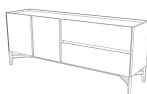

### Sideboard

200cm x 50cm H 80cm  
78,74" x 19,69" H 31,5"

### Sideboard with doors

50cm x 200cm H 80cm  
19,69" x 78,74" H 31,5"