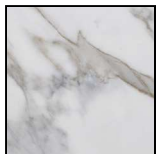

FINISHINGS

Frame finishing

SMOKED OAK

Brown Ash

Blonde Ash

Top finishing

JAZZ WHITE

Statuario