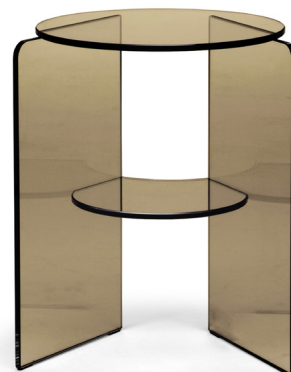

■ T041005XOF / T041005XDD
(draft image - projectual review)

■ T041008XOF / T041008XDD

■ T041011XOF / T041011XDD

■ T041006XOF / T041006XDD
(draft image - projectual review)

■ T041009XOF / T041009XDD

■ T041012XOF / T041012XDD

■ T041004XOF / T041004XDD
(draft image - projectual review)

■ T041007XOF / T041007XDD

■ T041010XOF / T041010XDD

ALL PICTURES SHOWN ARE FOR ILLUSTRATIVE PURPOSE ONLY. ACTUAL PRODUCT MAY VARY DUE TO PRODUCT ENHANCEMENT.

SCHEMATICS

Round ANGULAR

70cm x 70cm H 41cm
27,56" x 27,56" H 16,14"

Round Central

90cm x 90cm H 31cm
35,43" x 35,43" H 12,2"

Round Accent

40cm x 40cm H 51cm
15,75" x 15,75" H 20,08"

FINISHINGS

Frame finishing

BRONZE

SMOKE

Top finishing

BRONZE

SMOKE