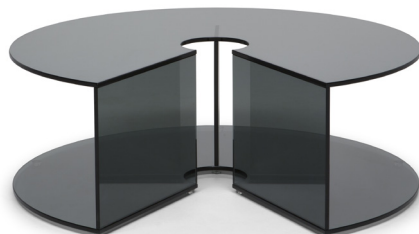

■ T041005XOF / T041005XDD
(draft image - projectual review)

■ T041008XOF / T041008XDD

■ T041011XOF / T041011XDD

■ T041006XOF / T041006XDD
(draft image - projectual review)

■ T041009XOF / T041009XDD

■ T041012XOF / T041012XDD

■ T041004XOF / T041004XDD
(draft image - projectual review)

■ T041007XOF / T041007XDD

■ T041010XOF / T041010XDD

ALL PICTURES SHOWN ARE FOR ILLUSTRATIVE PURPOSE ONLY. ACTUAL PRODUCT MAY VARY DUE TO PRODUCT ENHANCEMENT.

SCHEMATICS

Round ANGULAR

70cm x 70cm H 41cm
27,56" x 27,56" H 16,14"

Round Central

90cm x 90cm H 31cm
35,43" x 35,43" H 12,2"

Round Accent

40cm x 40cm H 51cm
15,75" x 15,75" H 20,08"

FINISHINGS

Frame finishing

BRONZE

SMOKE

Top finishing

BRONZE

SMOKE