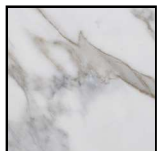

RECTANGULAR FIXED

90cm x 160cm H 75cm
35,43" x 62,99" H 29,53"

90cm x 180cm H 75cm
35,43" x 70,87" H 29,53"

FINISHINGS

Frame finishing

Brown Ash

Blonde Ash

Top finishing