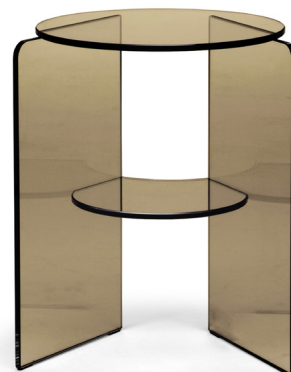

■ T041005XOF / T041005XDD  
(draft image - projectual review)

■ T041008XOF / T041008XDD

■ T041011XOF / T041011XDD

■ T041006XOF / T041006XDD  
(draft image - projectual review)

■ T041009XOF / T041009XDD

■ T041012XOF / T041012XDD

■ T041004XOF / T041004XDD  
(draft image - projectual review)

■ T041007XOF / T041007XDD

■ T041010XOF / T041010XDD

### Round ANGULAR

70cm x 70cm H 41cm  
27,56" x 27,56" H 16,14"

### Round Central

90cm x 90cm H 31cm  
35,43" x 35,43" H 12,2"