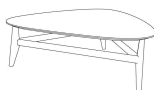

■ E22232X / E22256X

ALL PICTURES SHOWN ARE FOR ILLUSTRATIVE PURPOSE ONLY. ACTUAL PRODUCT MAY VARY DUE TO PRODUCT ENHANCEMENT.

SCHEMATICS

Rectangular ANGULAR

50cm x 80cm H 40cm
19,69" x 31,5" H 15,75"

Rectangular Central

60cm x 120cm H 35cm
23,62" x 47,24" H 13,78"

Rectangular ACCENT

40cm x 50cm H 50cm
15,75" x 19,69" H 19,69"

Round ANGULAR

80cm x 80cm H 47cm
31,5" x 31,5" H 18,5"

80cm x 80cm H 48cm
31,5" x 31,5" H 18,9"

Round Central

100cm x 100cm H 35cm
39,37" x 39,37" H 13,78"

ASSYMMETRIC CENTRAL

100cm x 100cm H 35cm
39,37" x 39,37" H 13,78"

FINISHINGS

Frame finishing

Brown Ash

Blonde Ash

Top finishing