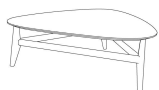

■ E22232X / E22256X

ALL PICTURES SHOWN ARE FOR ILLUSTRATIVE PURPOSE ONLY. ACTUAL PRODUCT MAY VARY DUE TO PRODUCT ENHANCEMENT.

SCHEMATICS

Rectangular ANGULAR

50cm x 80cm H 40cm
19,69" x 31,5" H 15,75"

Rectangular Central

60cm x 120cm H 35cm
23,62" x 47,24" H 13,78"

Rectangular ACCENT

40cm x 50cm H 50cm
15,75" x 19,69" H 19,69"

Round ANGULAR

80cm x 80cm H 47cm
31,5" x 31,5" H 18,5"

80cm x 80cm H 48cm
31,5" x 31,5" H 18,9"

Round Central

100cm x 100cm H 35cm
39,37" x 39,37" H 13,78"

ASSYMMETRIC CENTRAL

100cm x 100cm H 35cm
39,37" x 39,37" H 13,78"

FINISHINGS

Frame finishing

Brown Ash

Blonde Ash

Top finishing