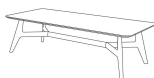

■ E22232X / E22256X

ALL PICTURES SHOWN ARE FOR ILLUSTRATIVE PURPOSE ONLY. ACTUAL PRODUCT MAY VARY DUE TO PRODUCT ENHANCEMENT.

SCHEMATICS

Rectangular ANGULAR

50cm x 80cm H 40cm
19,69" x 31,5" H 15,75"

Rectangular Central

60cm x 120cm H 35cm
23,62" x 47,24" H 13,78"

Rectangular ACCENT

40cm x 50cm H 50cm
15,75" x 19,69" H 19,69"

Round ANGULAR

80cm x 80cm H 47cm
31,5" x 31,5" H 18,5"

80cm x 80cm H 48cm
31,5" x 31,5" H 18,9"

Round Central