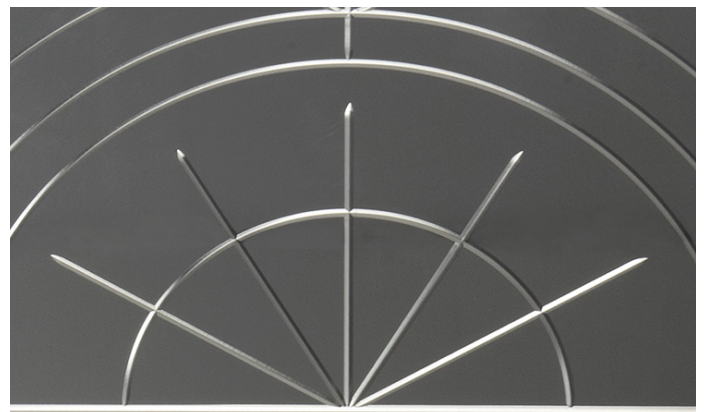

■ Y71101X

■ Y71102X

■ Detail

■ Detail

SCHEMA'S

Mirror

88cm x 1cm H 88cm
34,65" x 0,39" H 34,65"

88cm x 3cm H 208cm
34,65" x 1,18" H 81,89"

FINISHINGS

Finishing

FUME' MIRROR