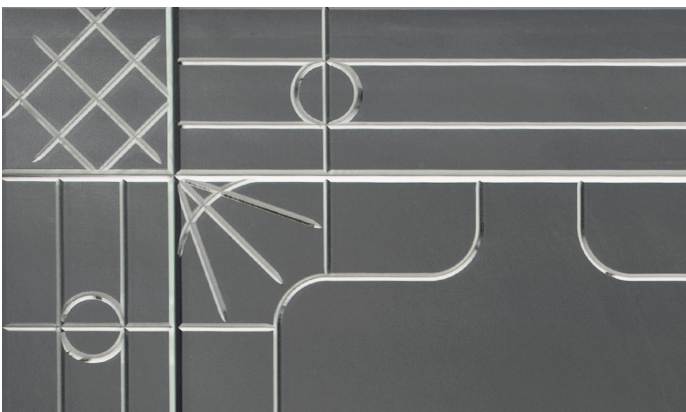

■ Y71101X

■ Y71102X

■ Detail

■ Detail

SCHEMA'S

Mirror

88cm x 1cm H 88cm
34,65" x 0,39" H 34,65"

88cm x 3cm H 208cm
34,65" x 1,18" H 81,89"

FINISHINGS

Finishing

FUME' MIRROR