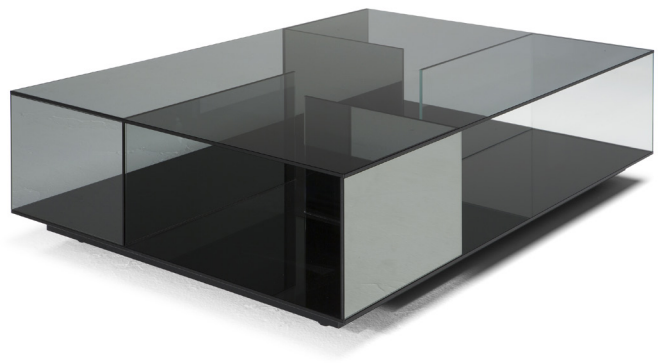

■ T140VX1

■ T140V01

■ T140VM4

■ T140V04

■ T140VX3

■ T140V03

SCHEMA'S

square ANGULAR

60cm x 60cm H 70cm
23,62" x 23,62" H 27,56"

square Central

100cm x 100cm H 34cm
39,37" x 39,37" H 13,39"

Rectangular Central

85cm x 125cm H 34cm
33,46" x 49,21" H 13,39"

FINISHINGS

Frame finishing

BRONZE

SMOKE

TRANSPARENT