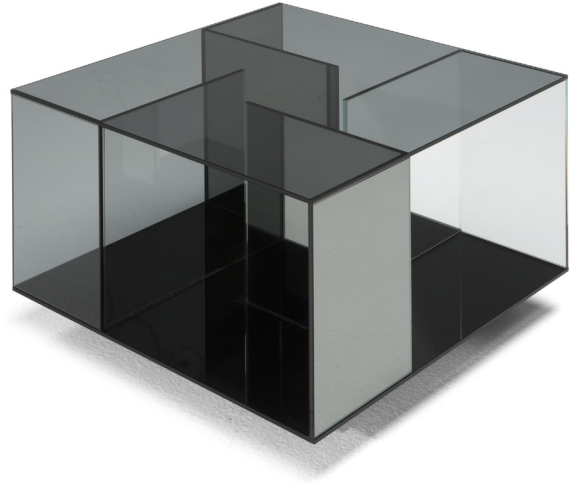

■ T140VX1

■ T140V01

■ T140VM4

■ T140V04

■ T140VX3

■ T140V03

SCHEMA'S

square ANGULAR

60cm x 60cm H 70cm
23,62" x 23,62" H 27,56"

square Central

100cm x 100cm H 34cm
39,37" x 39,37" H 13,39"

Rectangular Central

85cm x 125cm H 34cm
33,46" x 49,21" H 13,39"

FINISHINGS

Frame finishing

BRONZE

SMOKE

TRANSPARENT