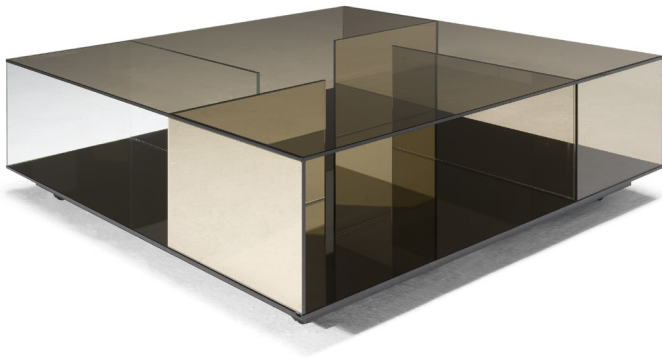

■ T140VX1

■ T140V01

■ T140VM4

■ T140V04

■ T140VX3

■ T140V03

SCHEMA'S

square ANGULAR

60cm x 60cm H 70cm
23,62" x 23,62" H 27,56"

square Central

100cm x 100cm H 34cm
39,37" x 39,37" H 13,39"

Rectangular Central

85cm x 125cm H 34cm
33,46" x 49,21" H 13,39"

FINISHINGS

Frame finishing

BRONZE

SMOKE

TRANSPARENT