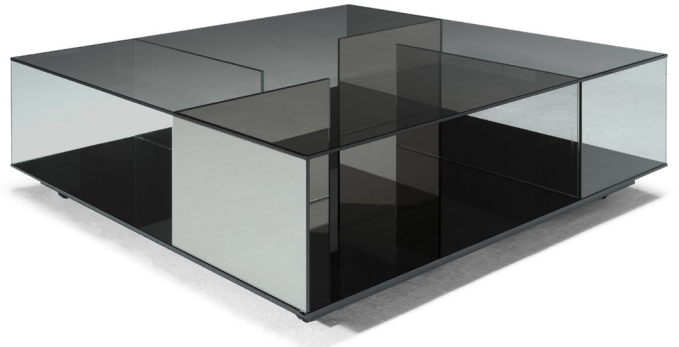

■ T140VX1

■ T140V01

■ T140VM4

■ T140V04

■ T140VX3

■ T140V03

SCHEMA'S

square ANGULAR

60cm x 60cm H 70cm
23,62" x 23,62" H 27,56"

square Central

100cm x 100cm H 34cm
39,37" x 39,37" H 13,39"

Rectangular Central

85cm x 125cm H 34cm
33,46" x 49,21" H 13,39"

FINISHINGS

Frame finishing

BRONZE

SMOKE

TRANSPARENT