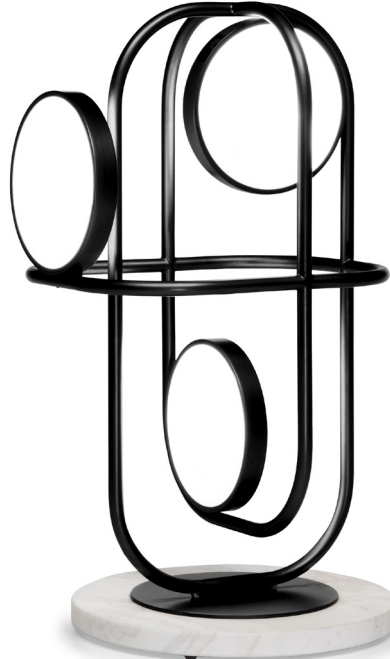

■ L506030

■ L506020

■ L506040

■ L506010

ALL PICTURES SHOWN ARE FOR ILLUSTRATIVE PURPOSE ONLY. ACTUAL PRODUCT MAY VARY DUE TO PRODUCT ENHANCEMENT.

SCHEMA'S

Table lamp

27cm x 31cm H 52cm
10,63" x 12,2" H 20,47"

Pendant

50cm x 55cm H 55cm
19,69" x 21,65" H 21,65"

FINISHINGS

Frame finishing

BRASS

Black gloss chrome

Lampshade finishing

WHITE