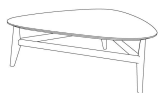

■ E22232X / E22256X

ALL PICTURES SHOWN ARE FOR ILLUSTRATIVE PURPOSE ONLY. ACTUAL PRODUCT MAY VARY DUE TO PRODUCT ENHANCEMENT.

SCHEMATICS

Rectangular ANGULAR

50cm x 80cm H 40cm
19,69" x 31,5" H 15,75"

Rectangular Central

60cm x 120cm H 35cm
23,62" x 47,24" H 13,78"

Rectangular ACCENT

40cm x 50cm H 50cm
15,75" x 19,69" H 19,69"

Round ANGULAR

80cm x 80cm H 47cm
31,5" x 31,5" H 18,5"

80cm x 80cm H 48cm
31,5" x 31,5" H 18,9"

Round Central

100cm x 100cm H 35cm
39,37" x 39,37" H 13,78"

ASSYMMETRIC CENTRAL

100cm x 100cm H 35cm
39,37" x 39,37" H 13,78"

FINISHINGS

Frame finishing

Brown Ash

Blonde Ash

Top finishing