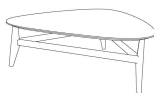

■ E22232X / E22256X

ALL PICTURES SHOWN ARE FOR ILLUSTRATIVE PURPOSE ONLY. ACTUAL PRODUCT MAY VARY DUE TO PRODUCT ENHANCEMENT.

SCHEMATICS

Rectangular ANGULAR

50cm x 80cm H 40cm
19,69" x 31,5" H 15,75"

Rectangular Central

60cm x 120cm H 35cm
23,62" x 47,24" H 13,78"

Rectangular ACCENT

40cm x 50cm H 50cm
15,75" x 19,69" H 19,69"

Round ANGULAR

80cm x 80cm H 47cm
31,5" x 31,5" H 18,5"

80cm x 80cm H 48cm
31,5" x 31,5" H 18,9"

Round Central

100cm x 100cm H 35cm
39,37" x 39,37" H 13,78"

ASSYMMETRIC CENTRAL

100cm x 100cm H 35cm
39,37" x 39,37" H 13,78"

FINISHINGS

Frame finishing

Brown Ash

Blonde Ash

Top finishing