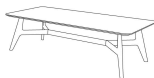

■ E22232X / E22256X

ALL PICTURES SHOWN ARE FOR ILLUSTRATIVE PURPOSE ONLY. ACTUAL PRODUCT MAY VARY DUE TO PRODUCT ENHANCEMENT.

SCHEMATICS

Rectangular ANGULAR

50cm x 80cm H 40cm
19,69" x 31,5" H 15,75"

Rectangular Central

60cm x 120cm H 35cm
23,62" x 47,24" H 13,78"

Rectangular ACCENT

40cm x 50cm H 50cm
15,75" x 19,69" H 19,69"

Round ANGULAR

80cm x 80cm H 47cm
31,5" x 31,5" H 18,5"

80cm x 80cm H 48cm
31,5" x 31,5" H 18,9"

Round Central