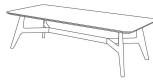

■ E22232X / E22256X

ALL PICTURES SHOWN ARE FOR ILLUSTRATIVE PURPOSE ONLY. ACTUAL PRODUCT MAY VARY DUE TO PRODUCT ENHANCEMENT.

ESQUEMAS

RECTANGULAR ANGULAR

50cm x 80cm H 40cm
19,69" x 31,5" H 15,75"

RECTANGULAR Central

60cm x 120cm H 35cm
23,62" x 47,24" H 13,78"

RECTANGULAR ACCENT

40cm x 50cm H 50cm
15,75" x 19,69" H 19,69"

Round ANGULAR

80cm x 80cm H 47cm
31,5" x 31,5" H 18,5"

80cm x 80cm H 48cm
31,5" x 31,5" H 18,9"

Round Central