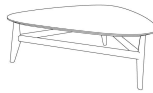

■ E22232X / E22256X

ALL PICTURES SHOWN ARE FOR ILLUSTRATIVE PURPOSE ONLY. ACTUAL PRODUCT MAY VARY DUE TO PRODUCT ENHANCEMENT.

ESQUEMAS

RECTANGULAR ANGULAR

50cm x 80cm H 40cm
19,69" x 31,5" H 15,75"

RECTANGULAR Central

60cm x 120cm H 35cm
23,62" x 47,24" H 13,78"

RECTANGULAR ACCENT

40cm x 50cm H 50cm
15,75" x 19,69" H 19,69"

Round ANGULAR

80cm x 80cm H 47cm
31,5" x 31,5" H 18,5"

80cm x 80cm H 48cm
31,5" x 31,5" H 18,9"

Round Central

100cm x 100cm H 35cm
39,37" x 39,37" H 13,78"

ASSYMMETRIC CENTRAL

100cm x 100cm H 35cm
39,37" x 39,37" H 13,78"

FINISHINGS

Acabados de la estructura

Brown Ash

Blonde Ash

Acabados del tablero