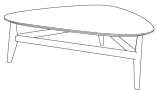

■ E22232X / E22256X

ALL PICTURES SHOWN ARE FOR ILLUSTRATIVE PURPOSE ONLY. ACTUAL PRODUCT MAY VARY DUE TO PRODUCT ENHANCEMENT.

ESQUEMAS

RECTANGULAR ANGULAR

50cm x 80cm H 40cm
19,69" x 31,5" H 15,75"

RECTANGULAR Central

60cm x 120cm H 35cm
23,62" x 47,24" H 13,78"

RECTANGULAR ACCENT

40cm x 50cm H 50cm
15,75" x 19,69" H 19,69"

Round ANGULAR

80cm x 80cm H 47cm
31,5" x 31,5" H 18,5"

80cm x 80cm H 48cm
31,5" x 31,5" H 18,9"

Round Central

100cm x 100cm H 35cm
39,37" x 39,37" H 13,78"

ASSYMMETRIC CENTRAL

100cm x 100cm H 35cm
39,37" x 39,37" H 13,78"

FINISHINGS

Acabados de la estructura

Brown Ash

Blonde Ash

Acabados del tablero